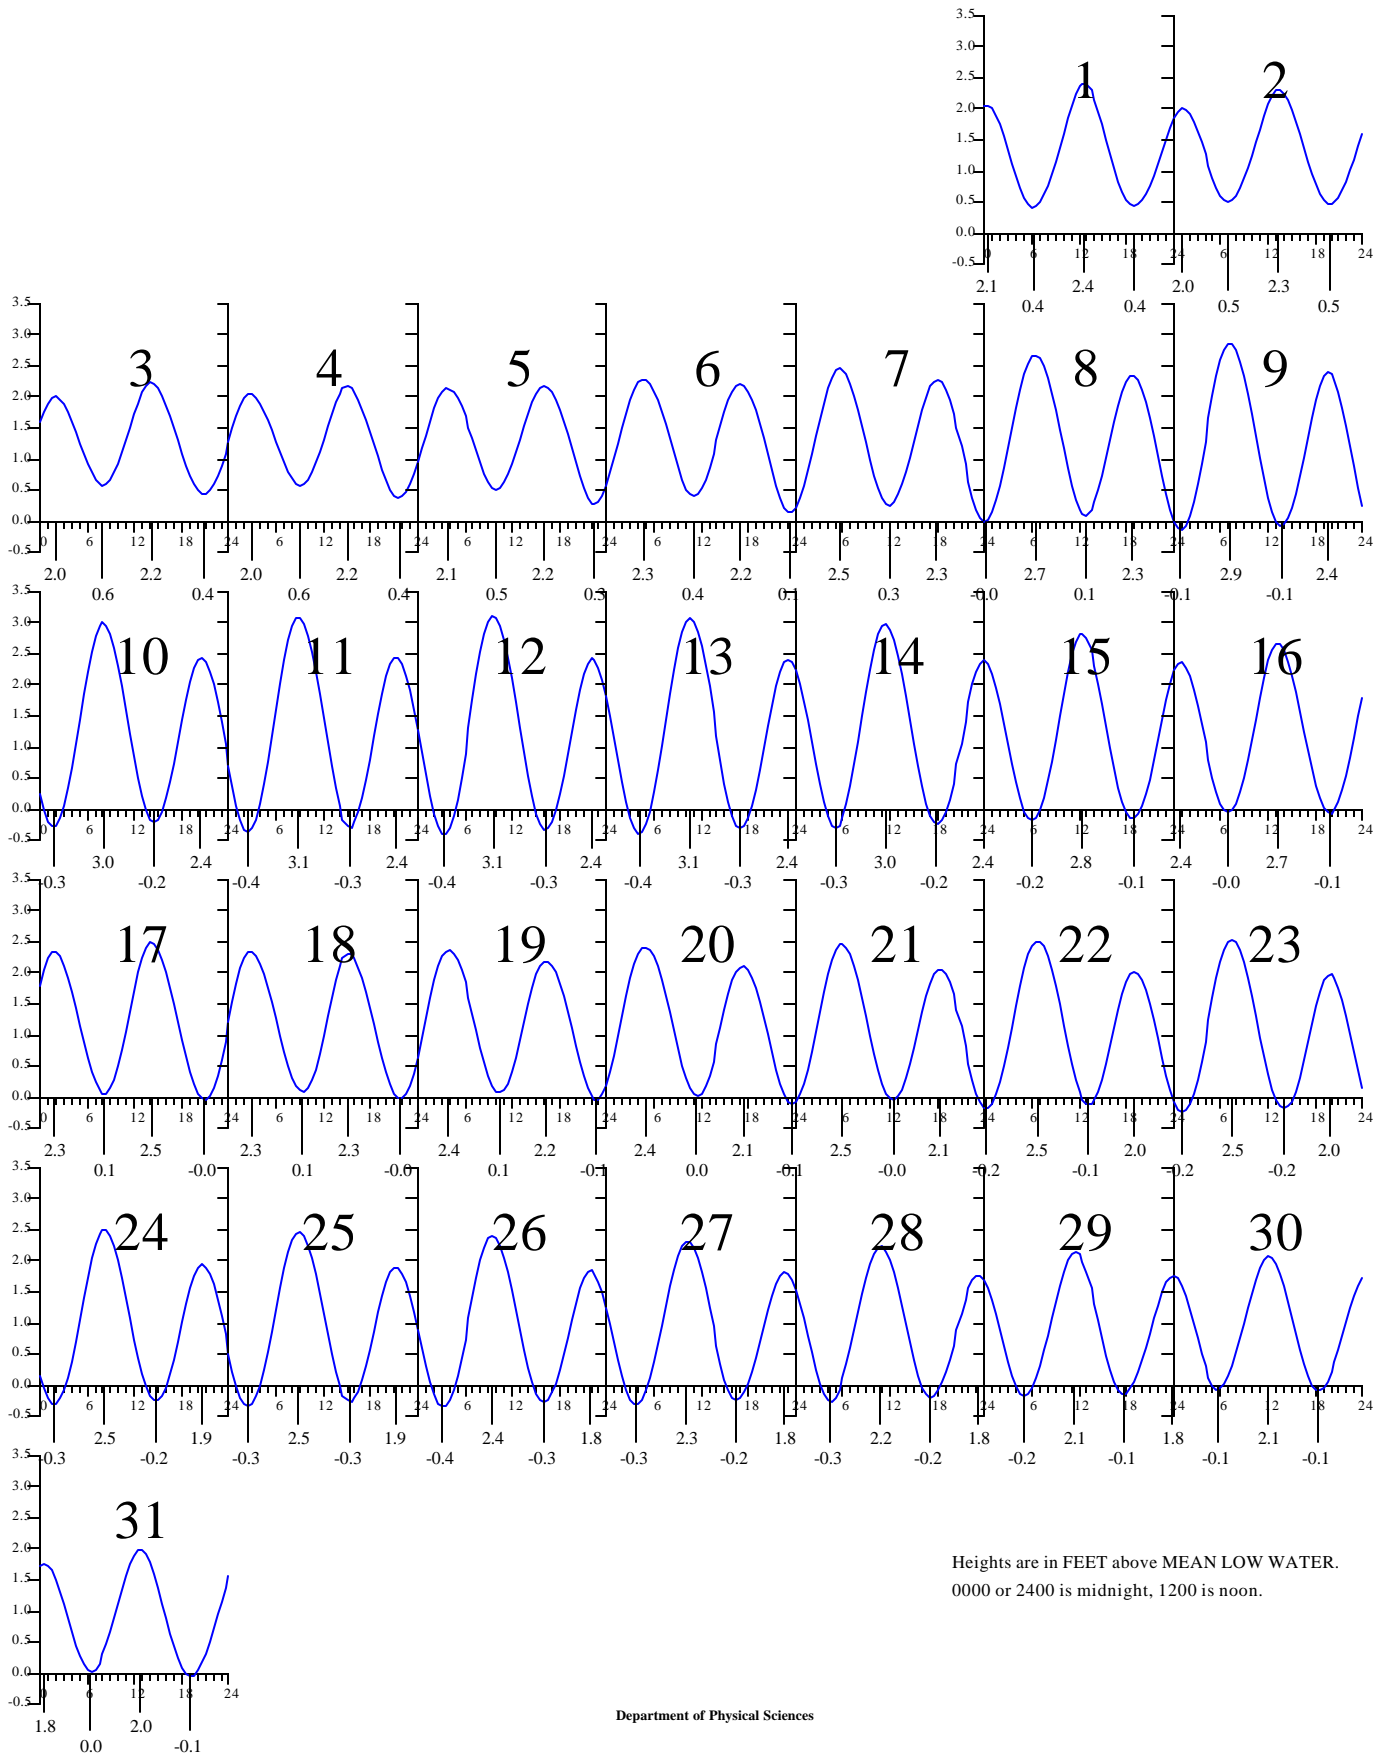

# GLOUCESTER POINT, Virginia — Dec 2000

EASTERN STANDARD TIME

Sunday

Monday

Tuesday

Wednesday

Thursday

Friday

Saturday

Heights are in FEET above MEAN LOW WATER.  
0000 or 2400 is midnight, 1200 is noon.