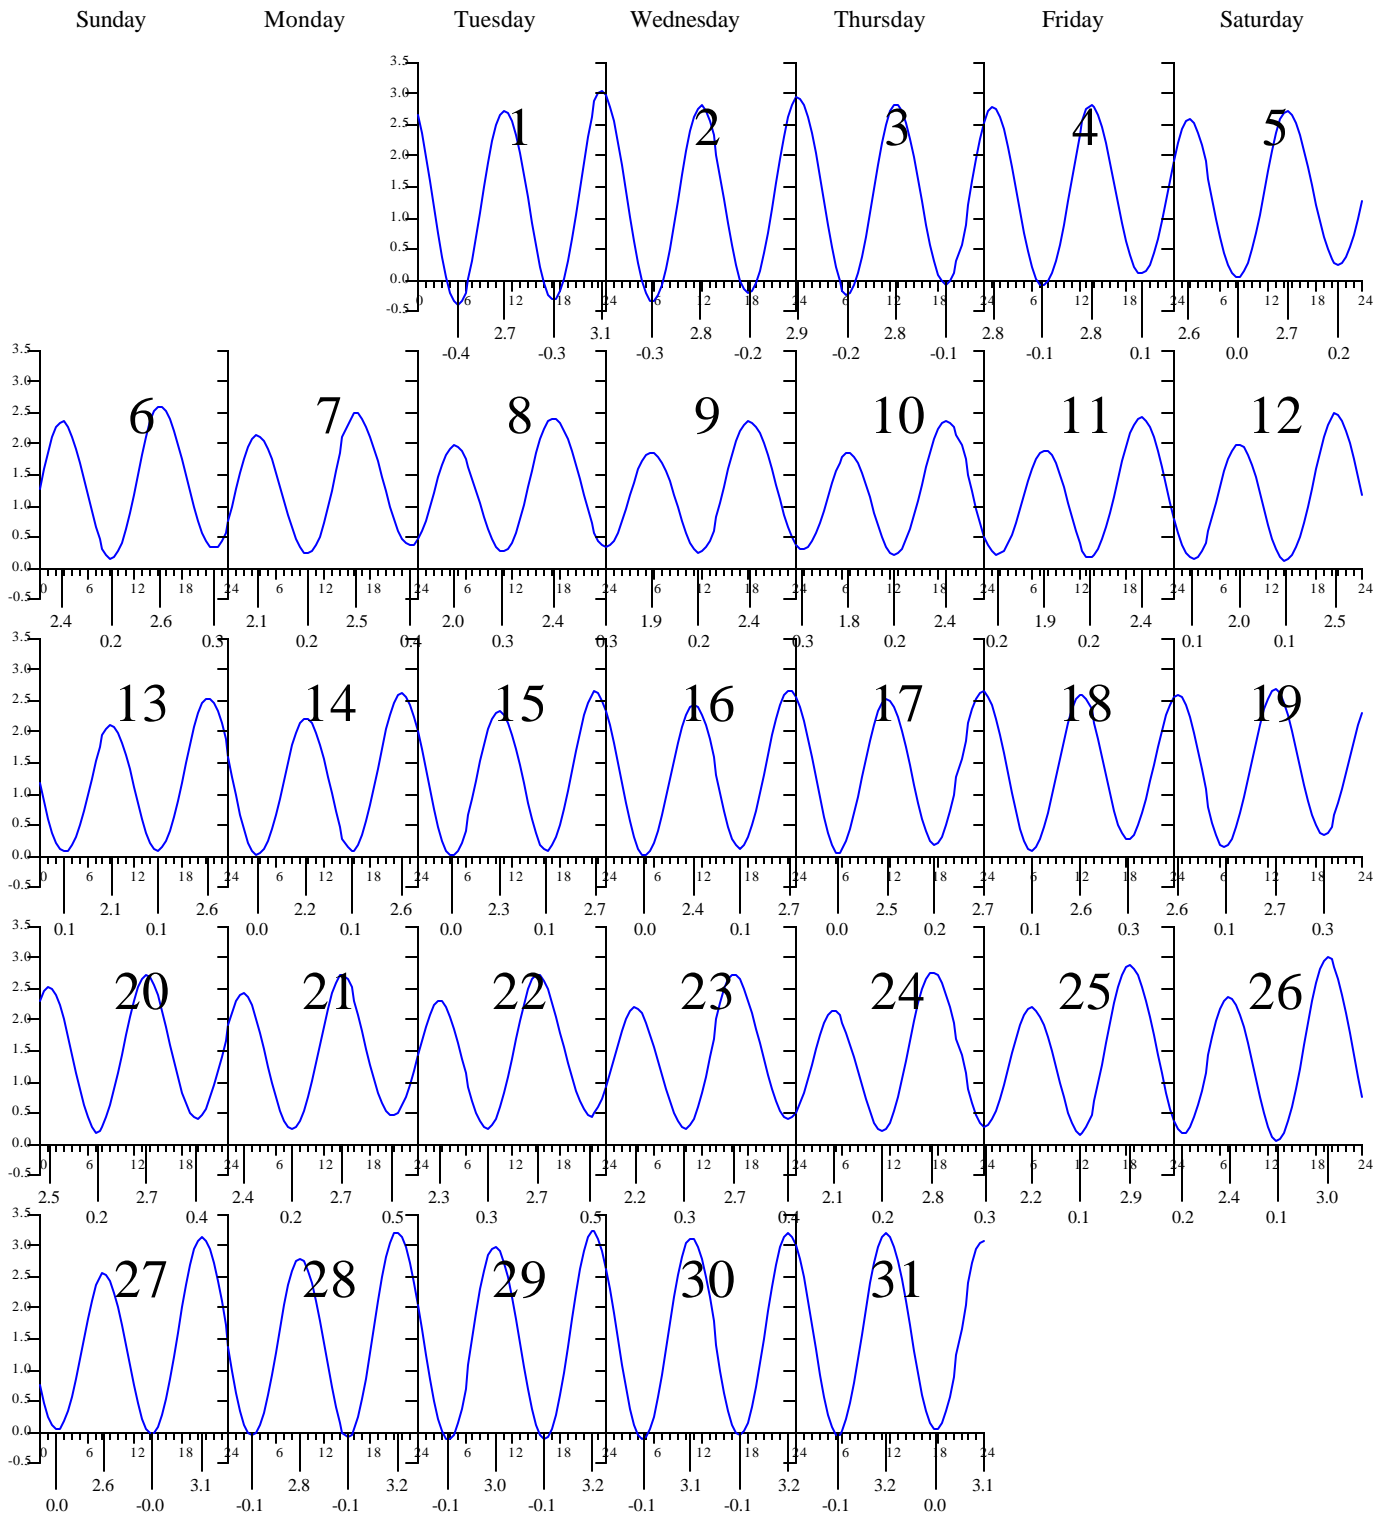

# GLOUCESTER POINT, Virginia — Aug 2000

EASTERN DAYLIGHT TIME.

Heights are in FEET above MEAN LOW WATER.  
0000 or 2400 is midnight, 1200 is noon.