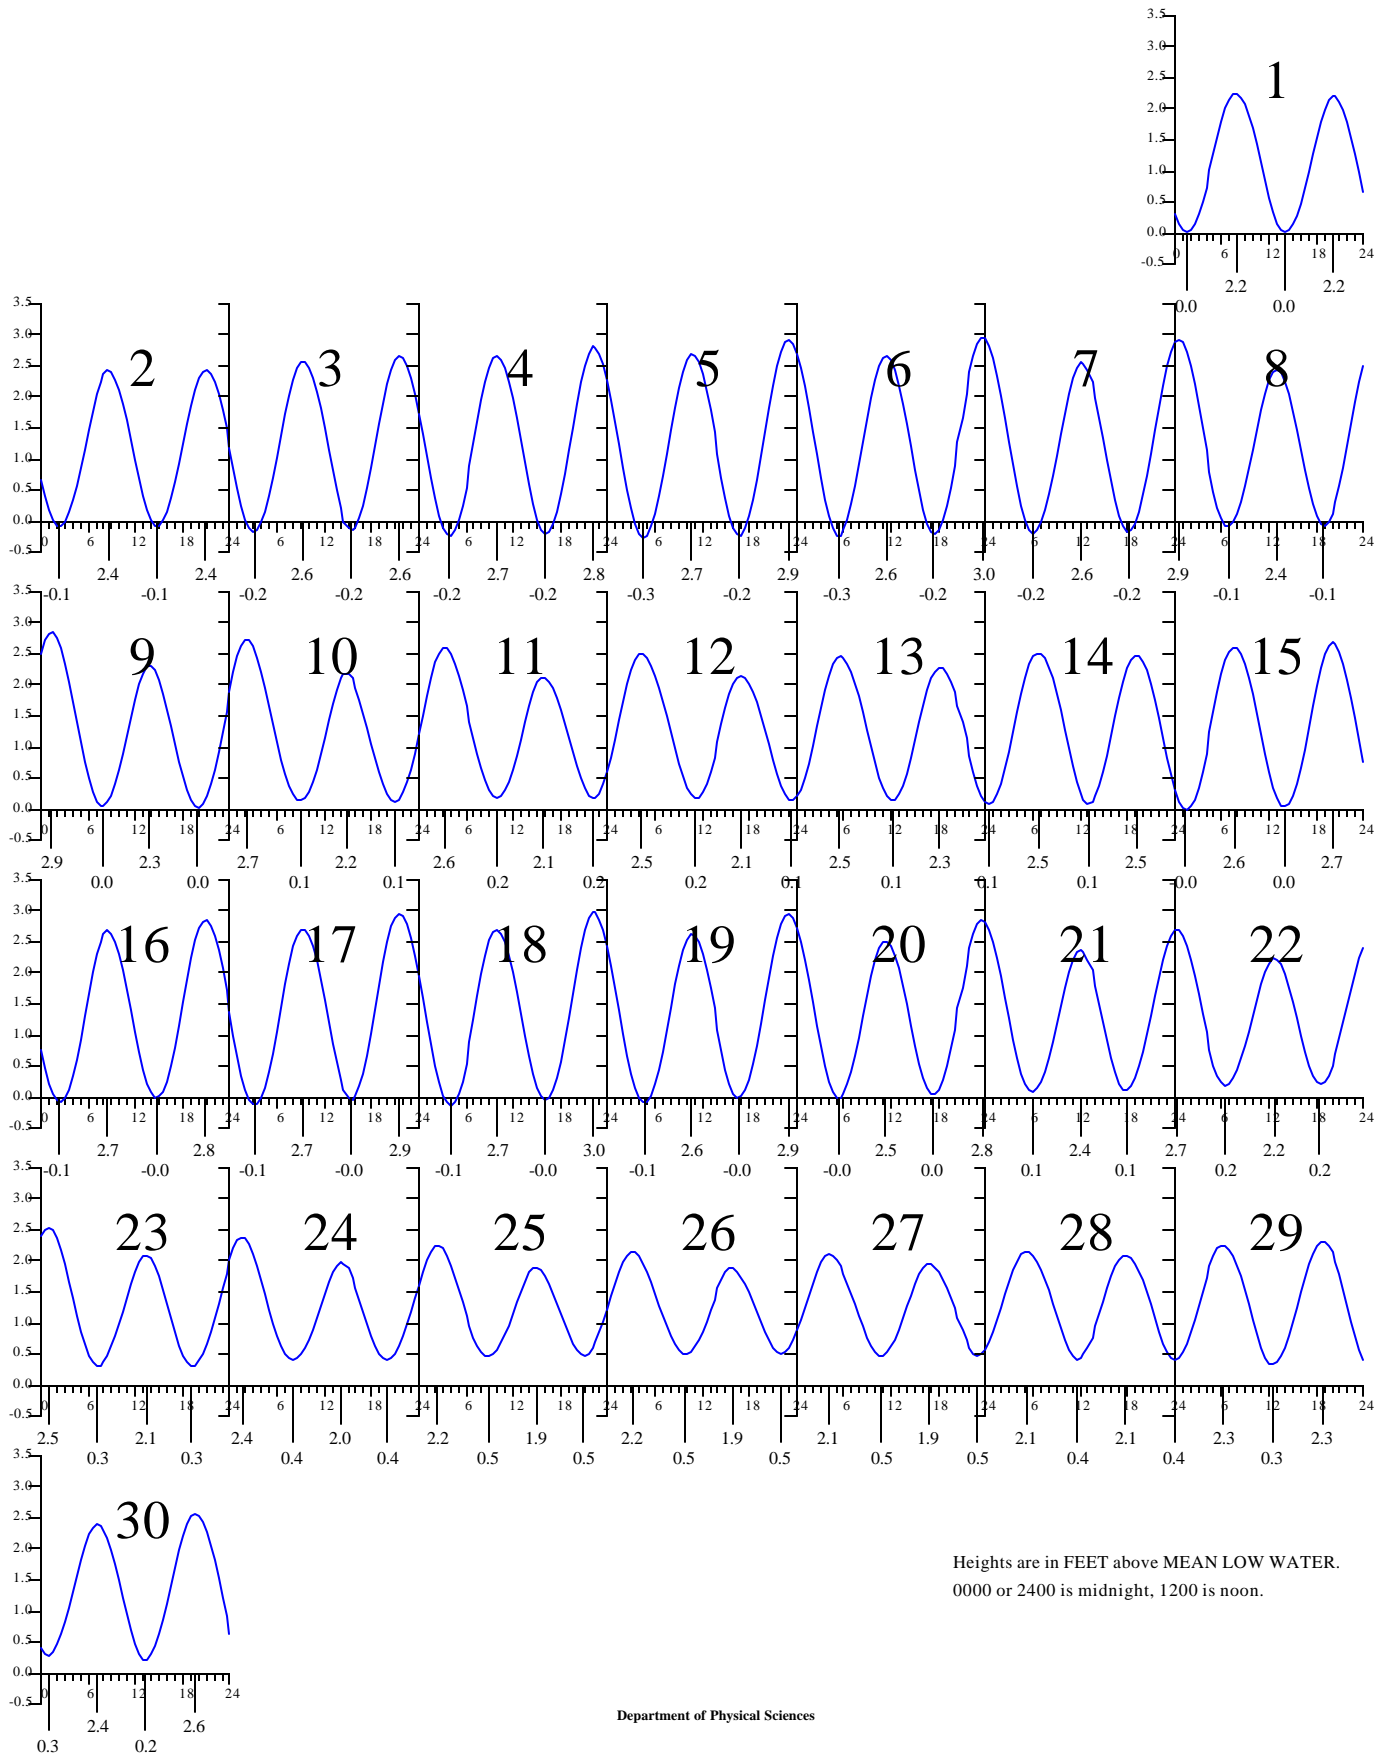

GLOUCESTER POINT, Virginia — Apr 2000

EASTERN DAYLIGHT TIME

Sunday

Monday

Tuesday

Wednesday

Thursday

Friday

Saturday

Heights are in FEET above MEAN LOW WATER.
0000 or 2400 is midnight, 1200 is noon.