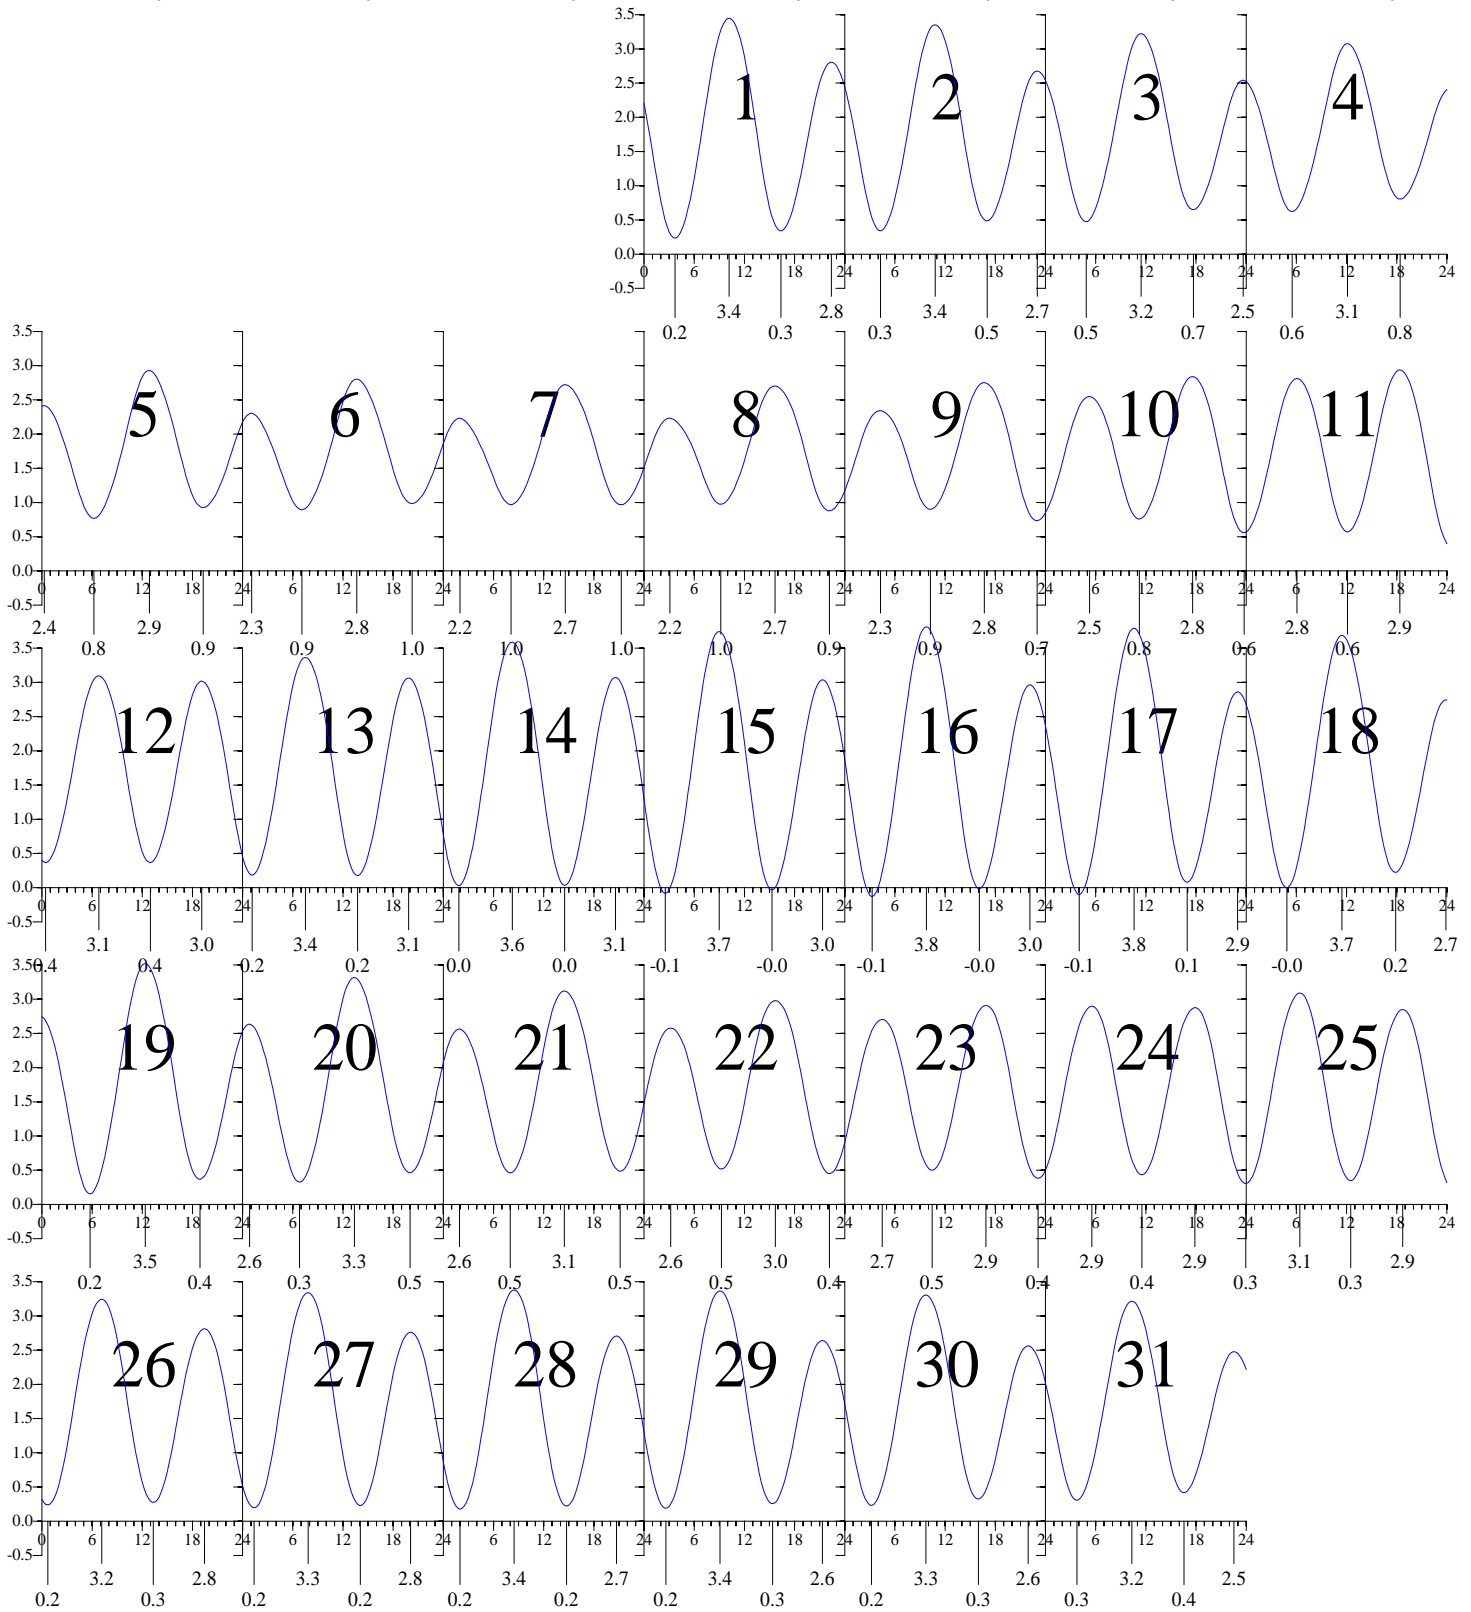

# CHESAPEAKE BAY BRIDGE-TUNNEL, VA — Oct 2008 EASTERN DAYLIGHT TIME.

Sunday

Monday

Tuesday

Wednesday

Thursday

Friday

Saturday

Heights are in FEET above MEAN LOWER LOW WATER.  
 0 and 24 are midnight, 12 is noon.