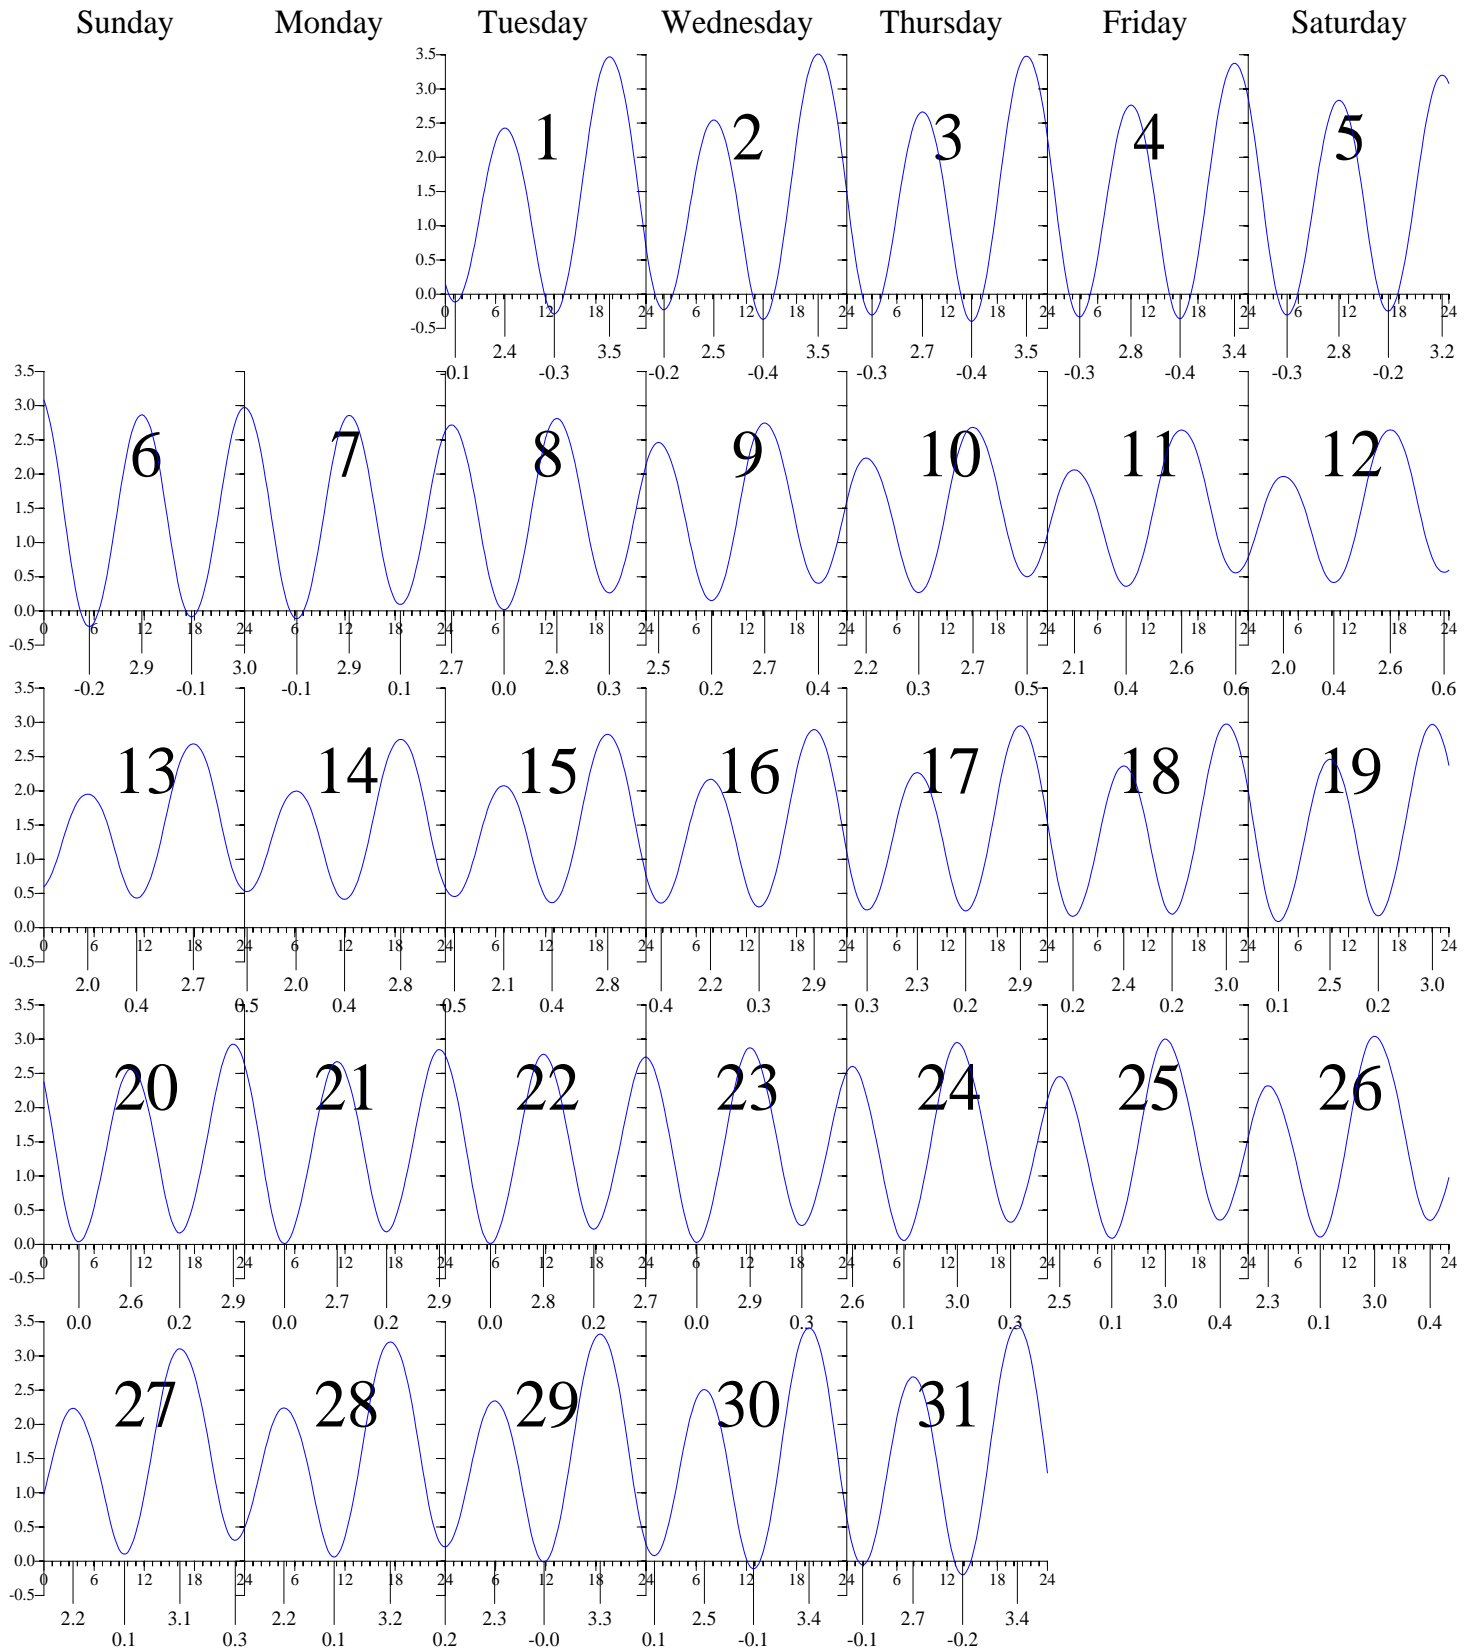

# CHESAPEAKE BAY BRIDGE-TUNNEL, VA — Jul 2008 EASTERN DAYLIGHT TIME.

Heights are in FEET above MEAN LOWER LOW WATER.  
0 and 24 are midnight, 12 is noon.