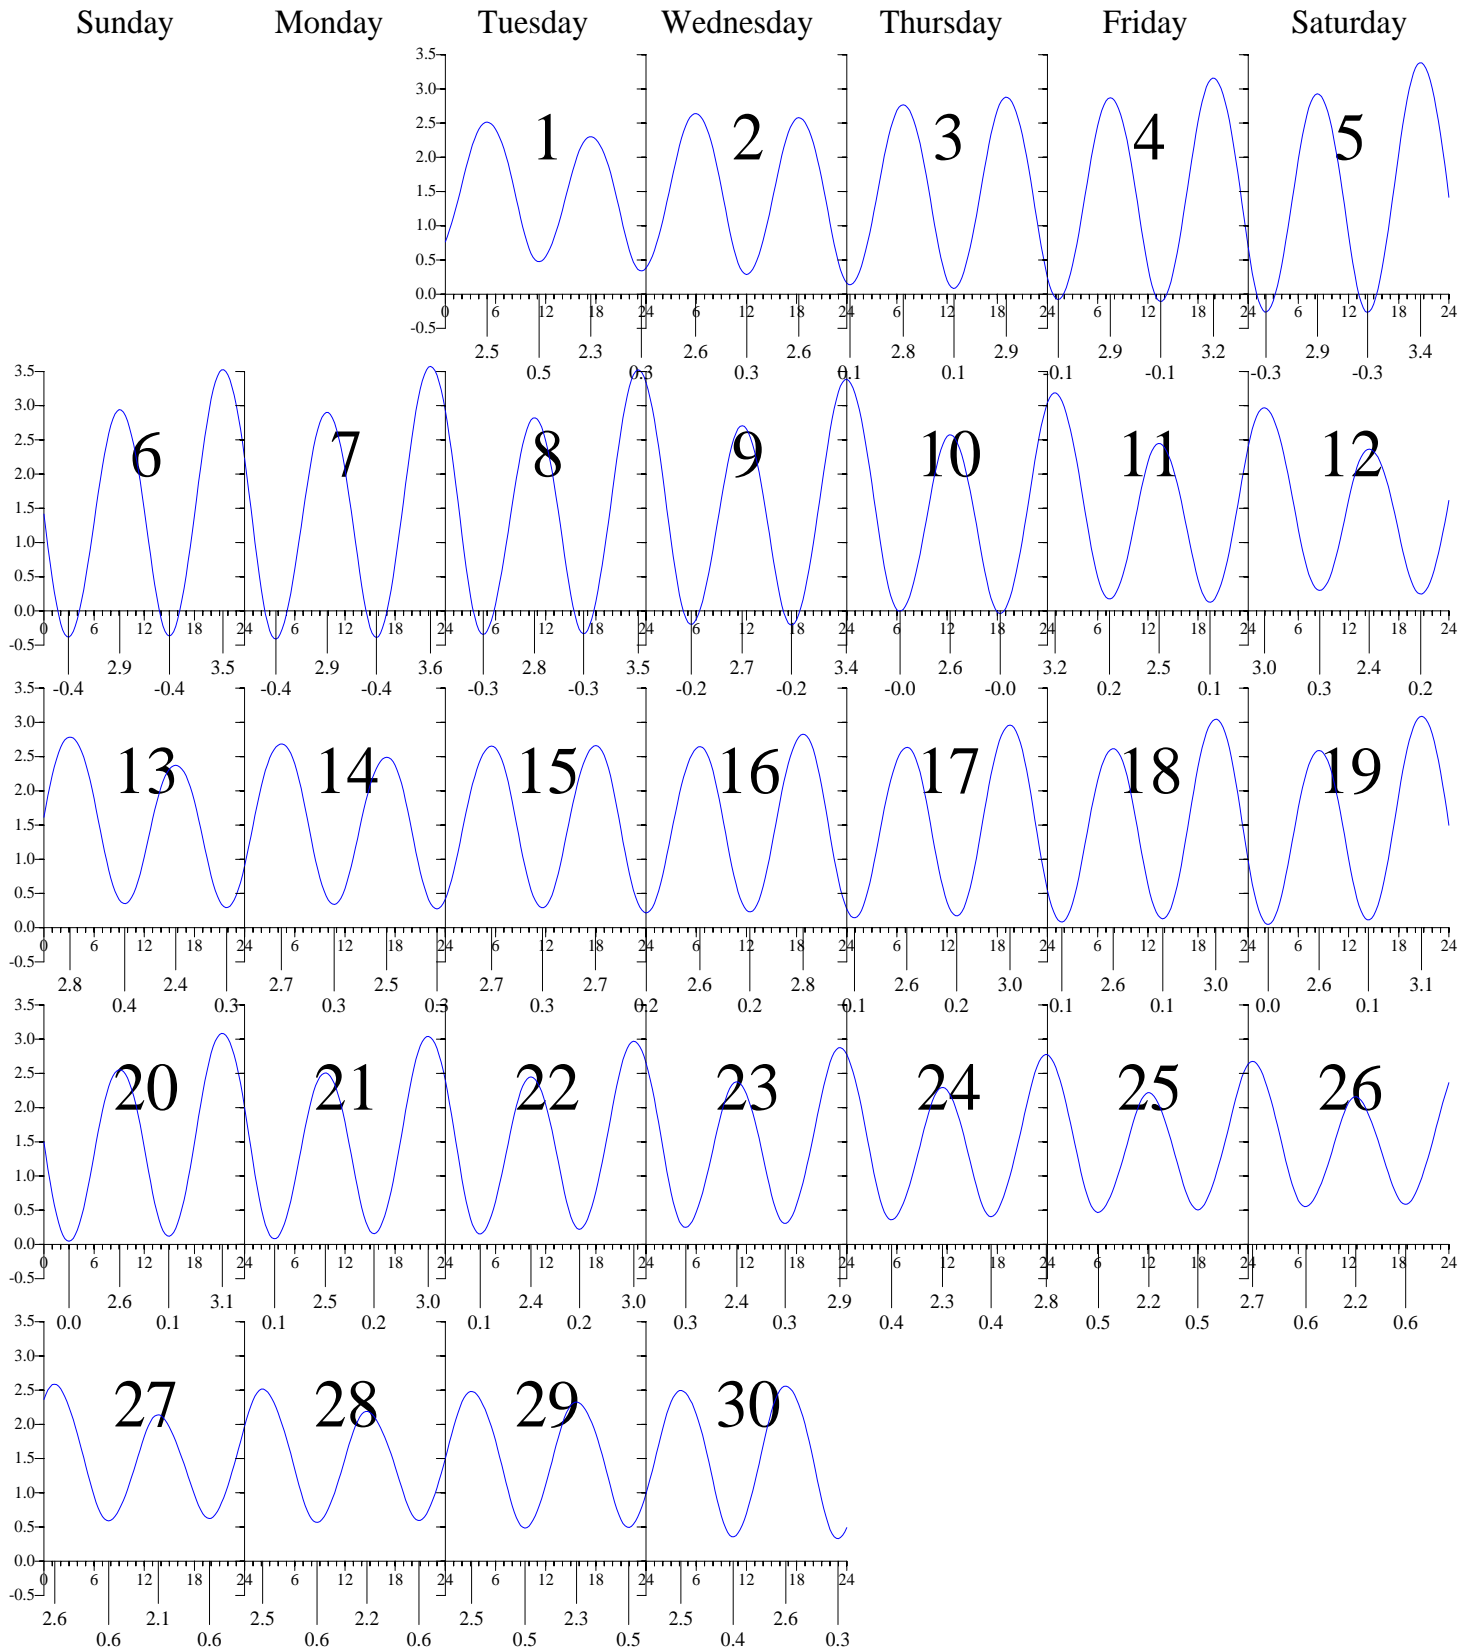

# CHESAPEAKE BAY BRIDGE-TUNNEL, VA — Apr 2008 EASTERN DAYLIGHT TIME.

Heights are in FEET above MEAN LOWER LOW WATER.  
 0 and 24 are midnight, 12 is noon.