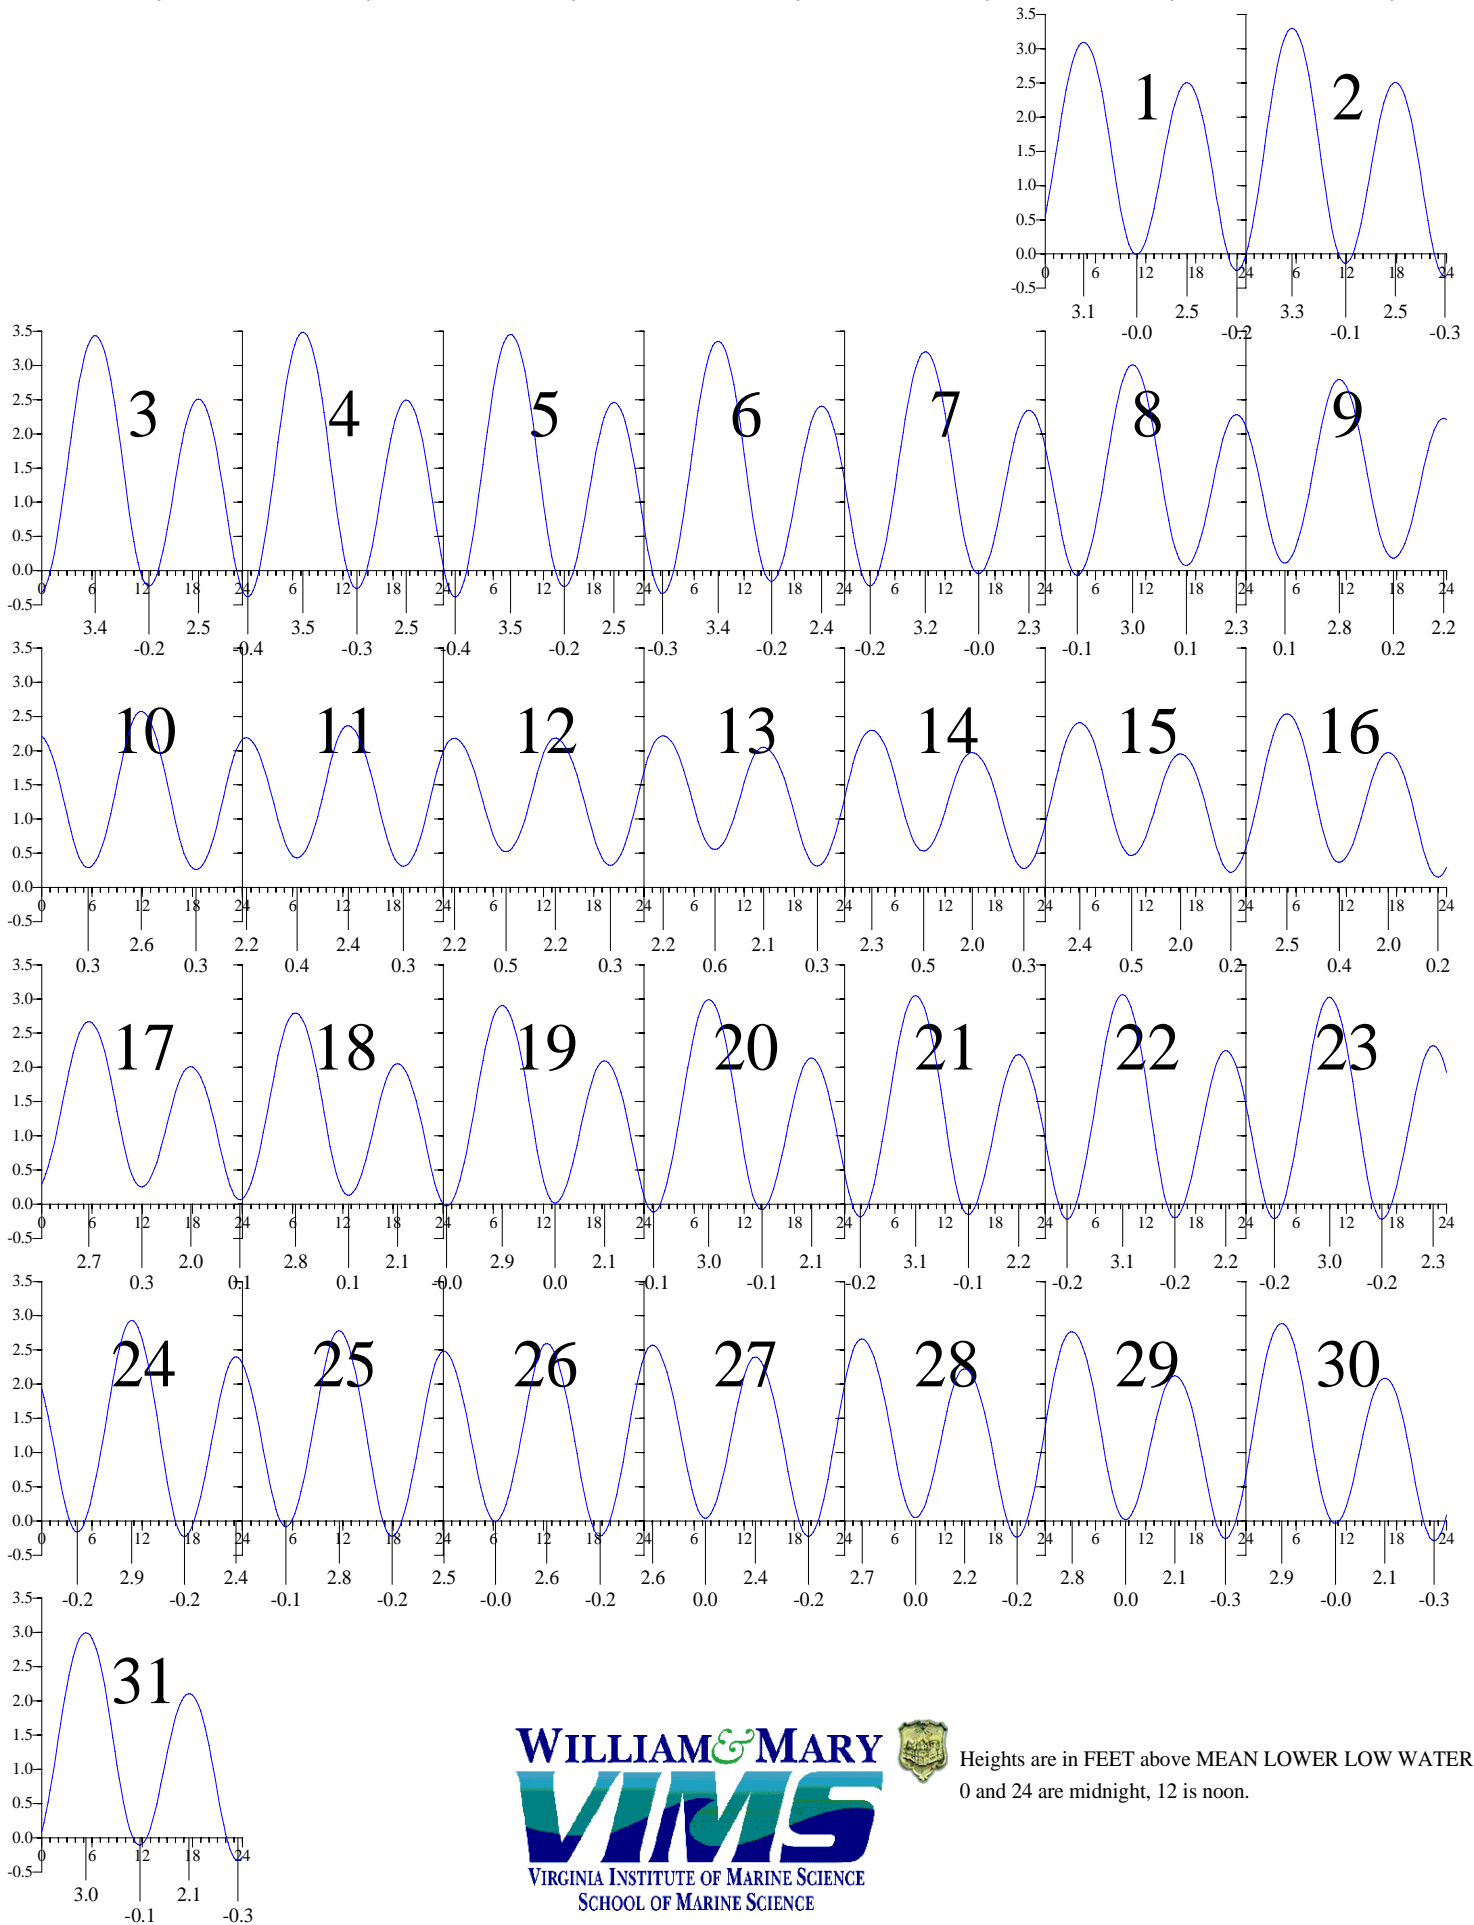

# CHESAPEAKE BAY BRIDGE-TUNNEL, VA — Dec 2006 EASTERN STANDARD TIME.

Sunday

Monday

Tuesday

Wednesday

Thursday

Friday

Saturday

Heights are in FEET above MEAN LOWER LOW WATER.  
0 and 24 are midnight, 12 is noon.