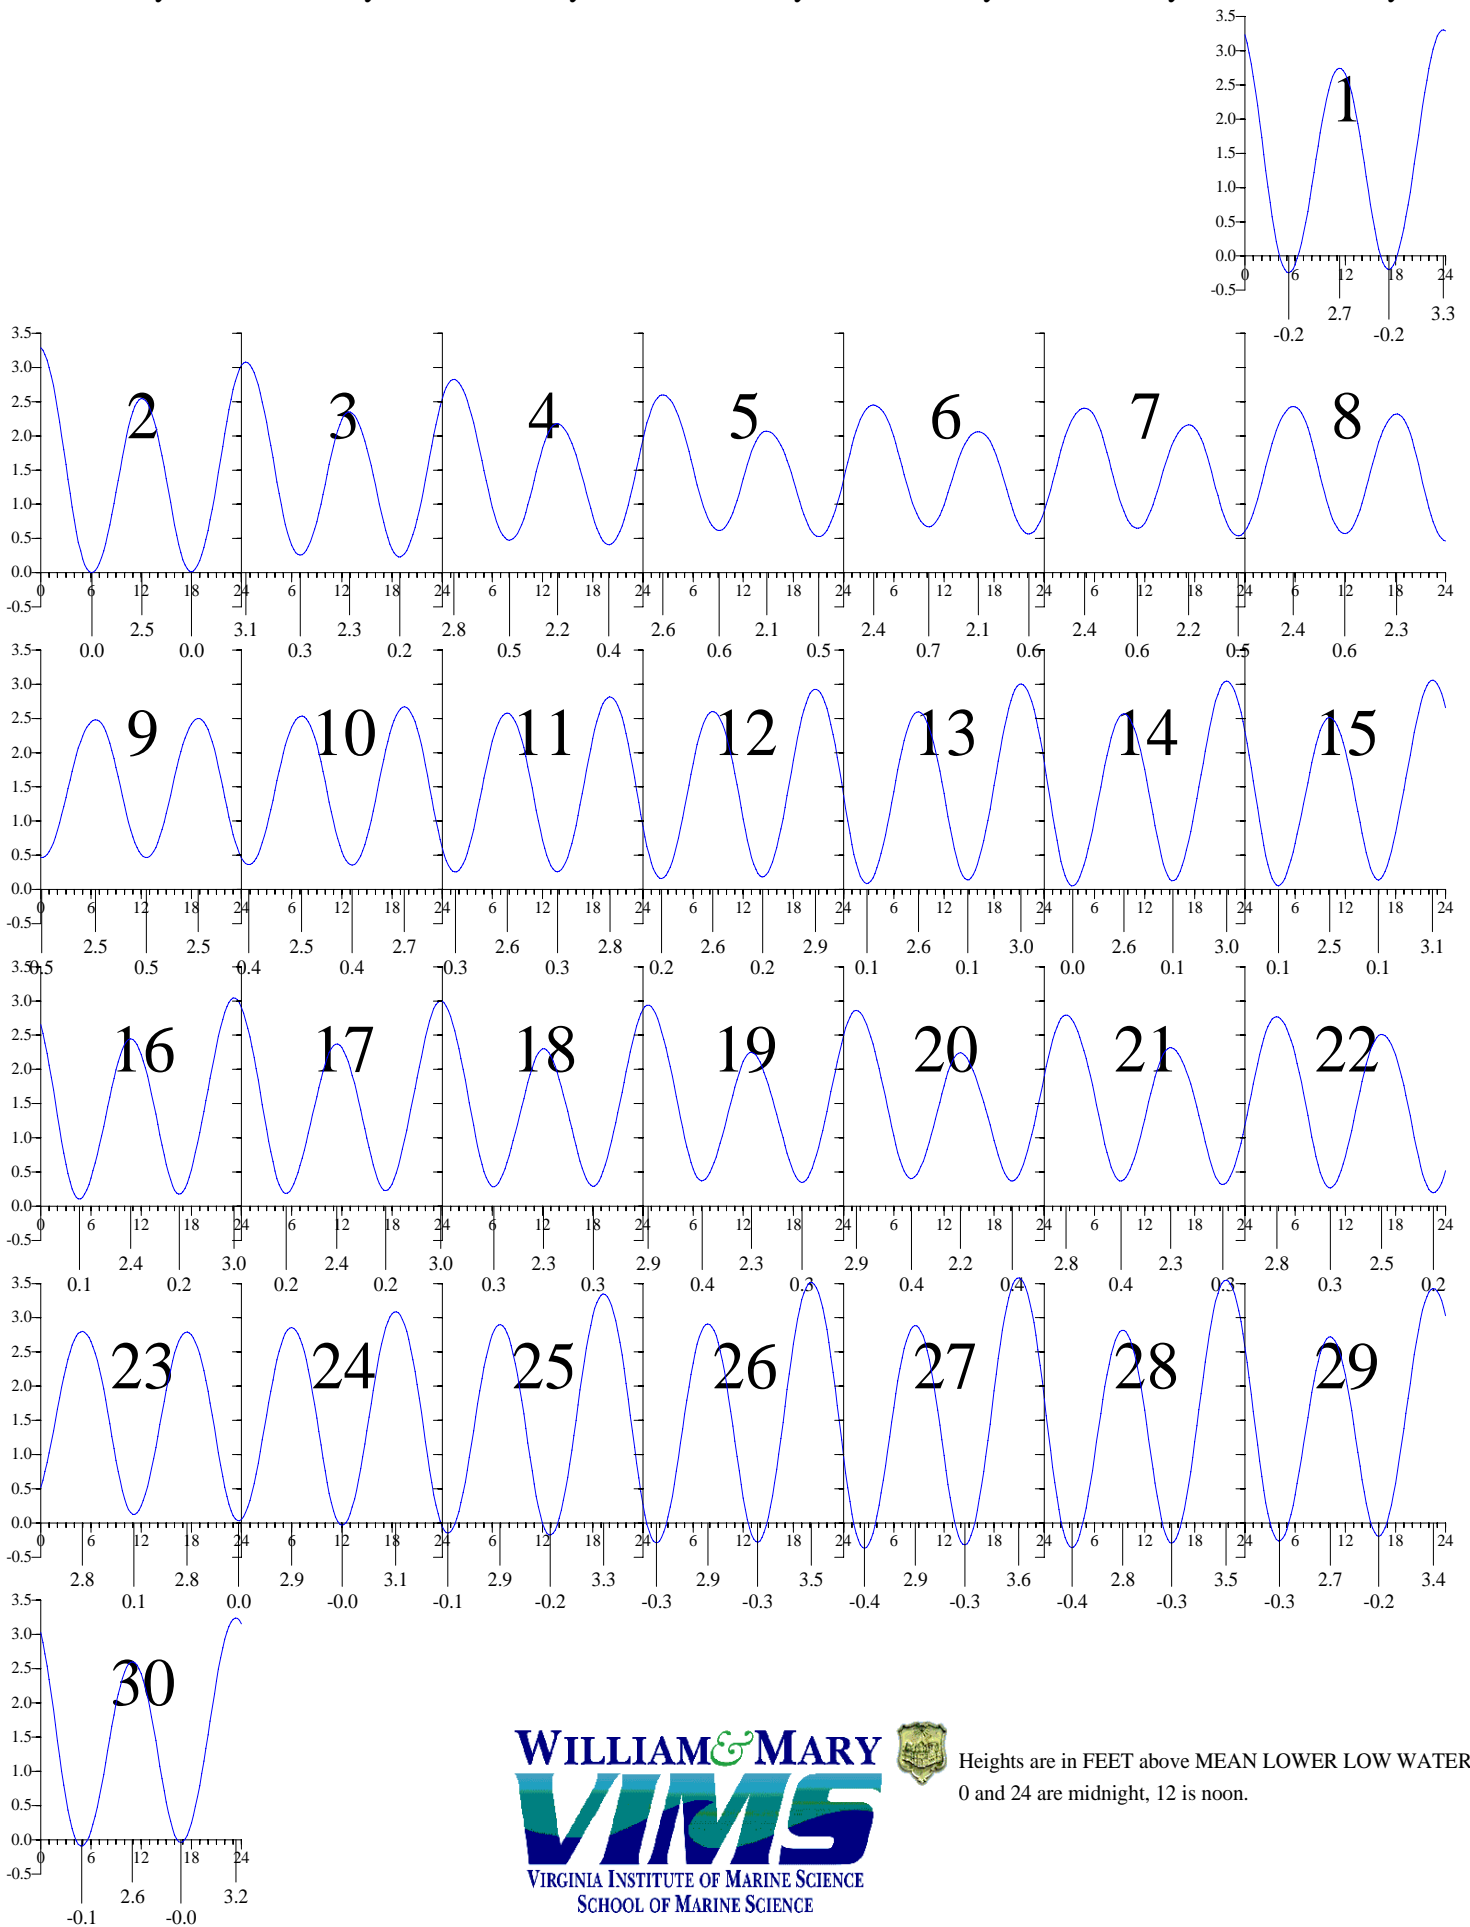

CHESAPEAKE BAY BRIDGE-TUNNEL, VA — Apr 2006 EASTERN DAYLIGHT TIME.

Sunday

Monday

Tuesday

Wednesday

Thursday

Friday

Saturday

Heights are in FEET above MEAN LOWER LOW WATER.
0 and 24 are midnight, 12 is noon.