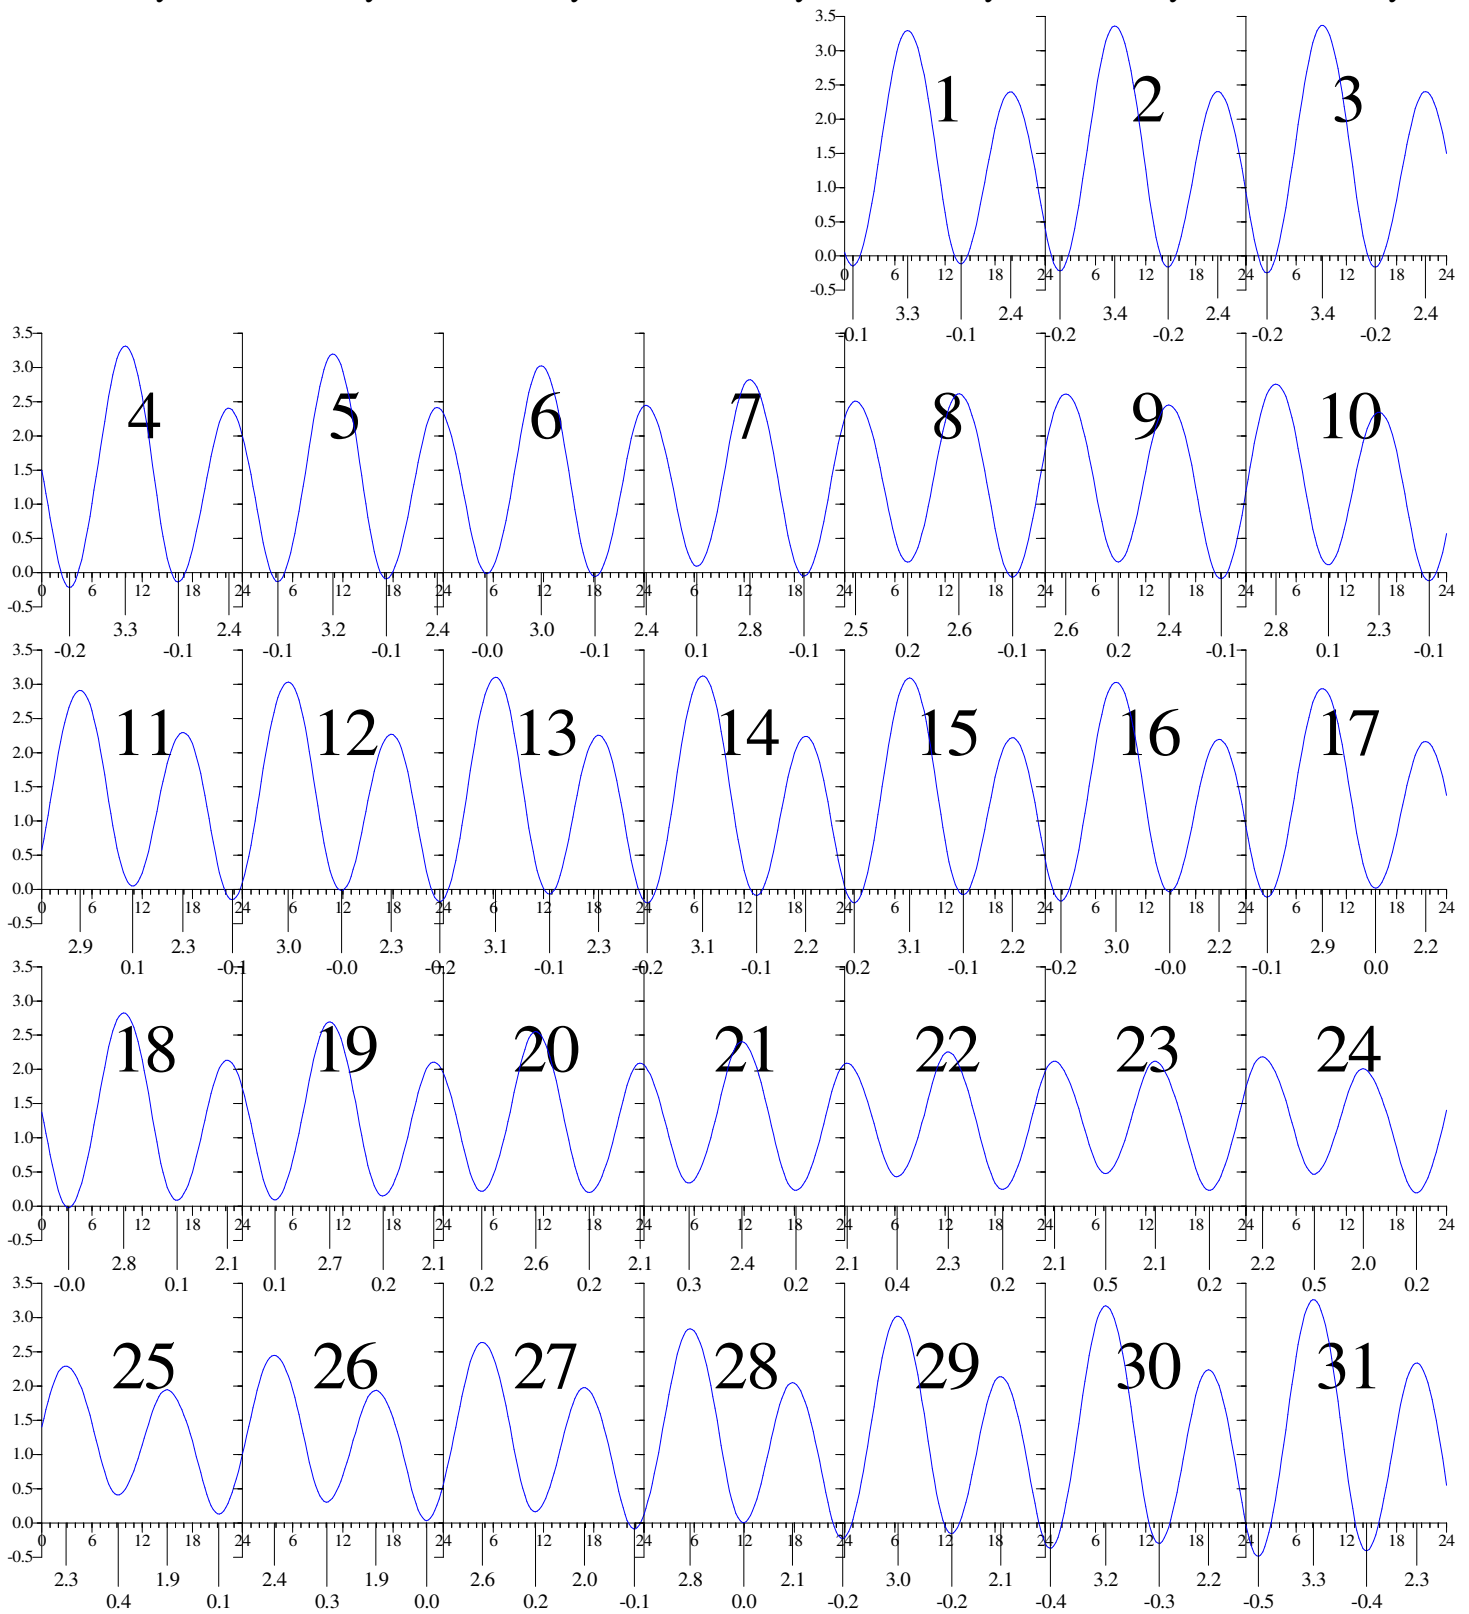

CHESAPEAKE BAY BRIDGE-TUNNEL, VA — Dec 2005 EASTERN STANDARD TIME.

Sunday

Monday

Tuesday

Wednesday

Thursday

Friday

Saturday

Heights are in FEET above MEAN LOWER LOW WATER.
0 and 24 are midnight, 12 is noon.