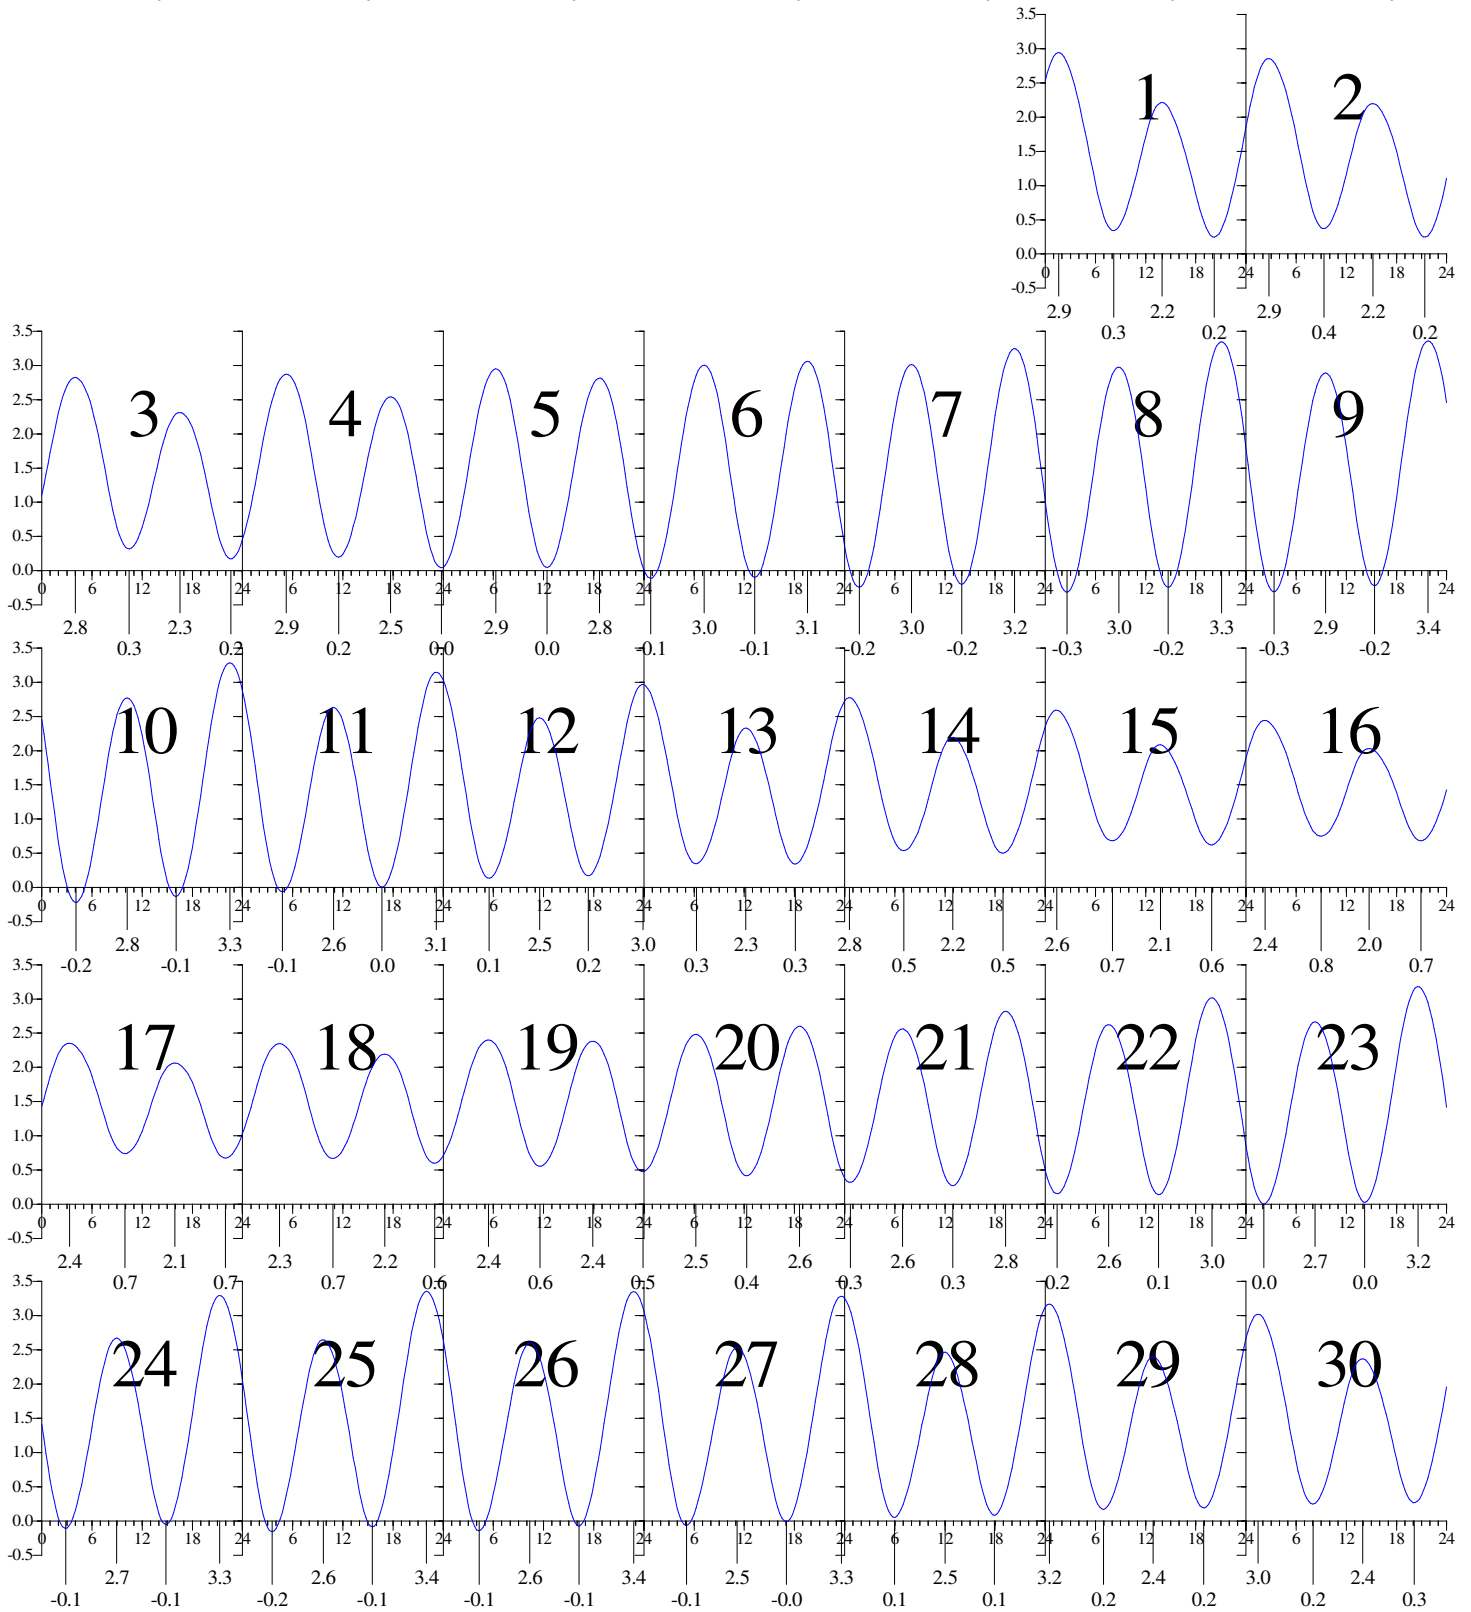

# CHESAPEAKE BAY BRIDGE-TUNNEL, VA — Apr 2005 EASTERN DAYLIGHT TIME.

Sunday

Monday

Tuesday

Wednesday

Thursday

Friday

Saturday

Heights are in FEET above MEAN LOWER LOW WATER.  
0 and 24 are midnight, 12 is noon.