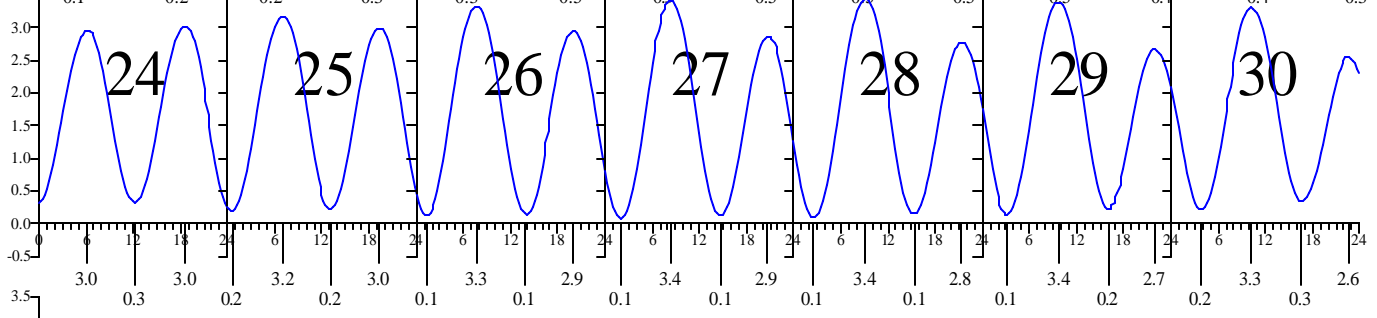

CHESAPEAKE BAY BRIDGE-TUNNEL, VA — Oct 2004 EASTERN DAYLIGHT TIME.

Sunday Monday Tuesday Wednesday Thursday Friday Saturday

Heights are in FEET above MEAN LOWER LOW WATER.
0 and 24 are midnight, 12 is noon.