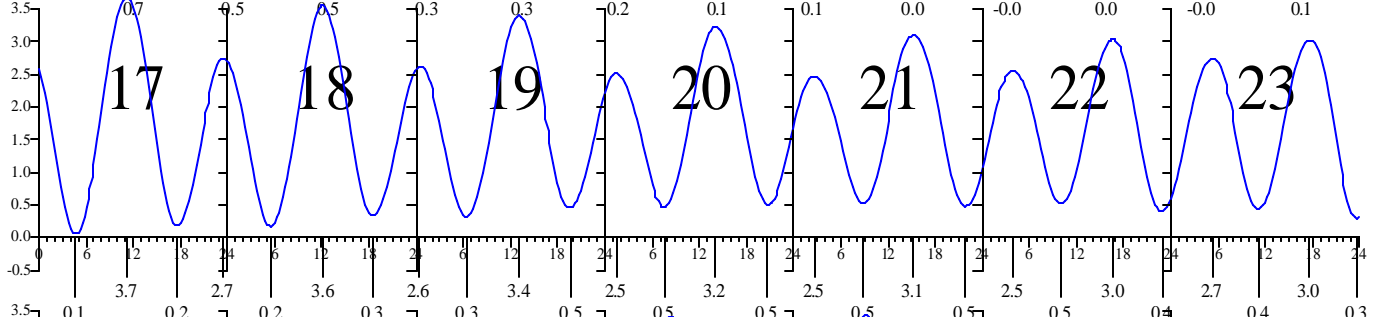

CHESAPEAKE BAY BRIDGE-TUNNEL, VA — Oct 2004 EASTERN DAYLIGHT TIME.

Sunday Monday Tuesday Wednesday Thursday Friday Saturday

Heights are in FEET above MEAN LOWER LOW WATER.
0 and 24 are midnight, 12 is noon.