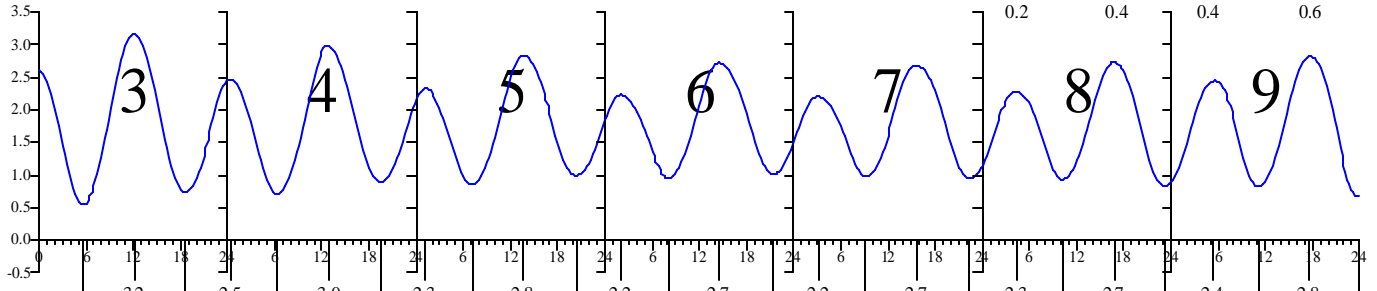

CHESAPEAKE BAY BRIDGE-TUNNEL, VA — Oct 2004 EASTERN DAYLIGHT TIME.

Sunday Monday Tuesday Wednesday Thursday Friday Saturday

Heights are in FEET above MEAN LOWER LOW WATER.
0 and 24 are midnight, 12 is noon.