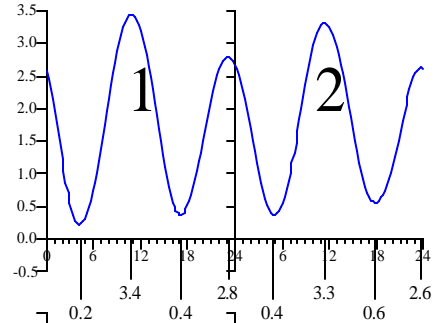

CHESAPEAKE BAY BRIDGE-TUNNEL, VA — Oct 2004 EASTERN DAYLIGHT TIME.

Sunday Monday Tuesday Wednesday Thursday Friday Saturday

Heights are in FEET above MEAN LOWER LOW WATER.
0 and 24 are midnight, 12 is noon.