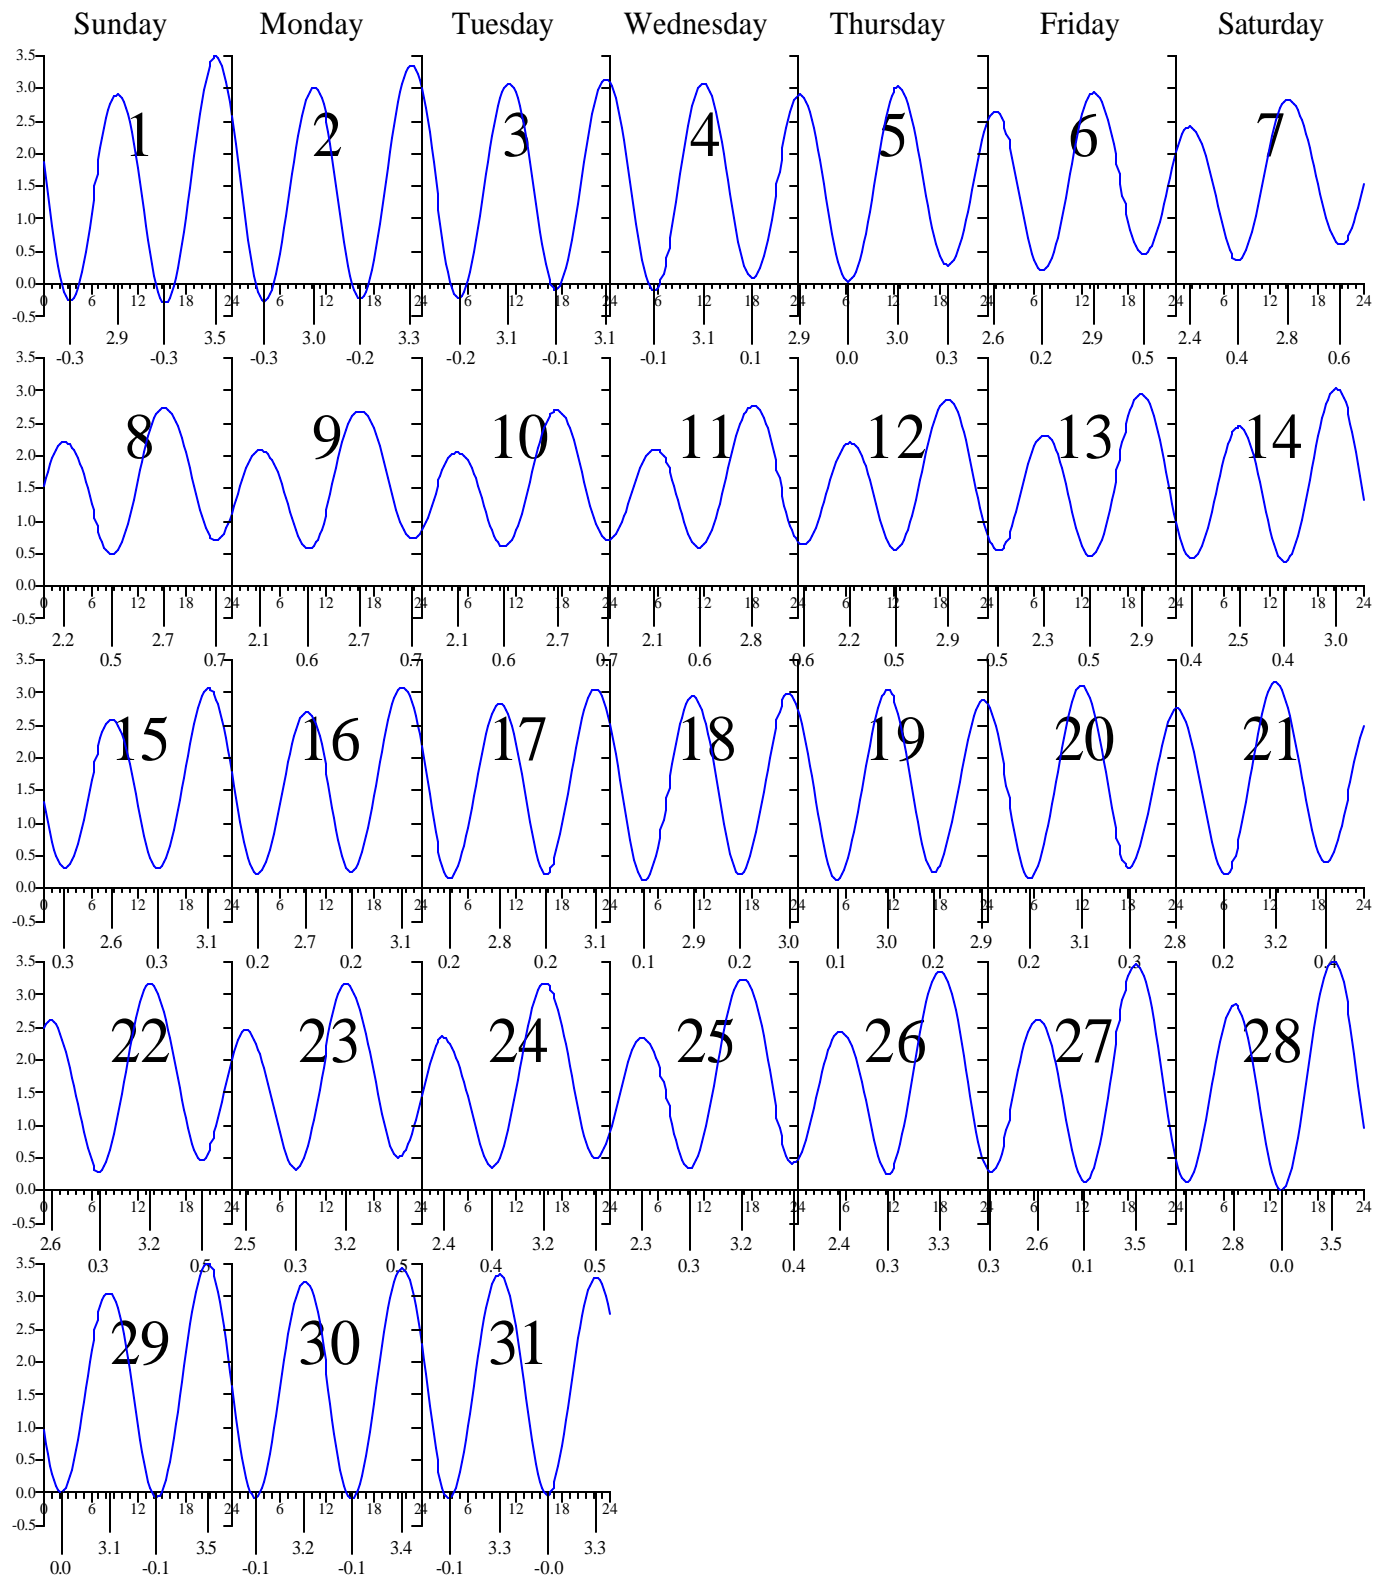

# CHESAPEAKE BAY BRIDGE-TUNNEL, VA — Aug 2004 EASTERN DAYLIGHT TIME.

Heights are in FEET above MEAN LOWER LOW WATER.  
0 and 24 are midnight, 12 is noon.