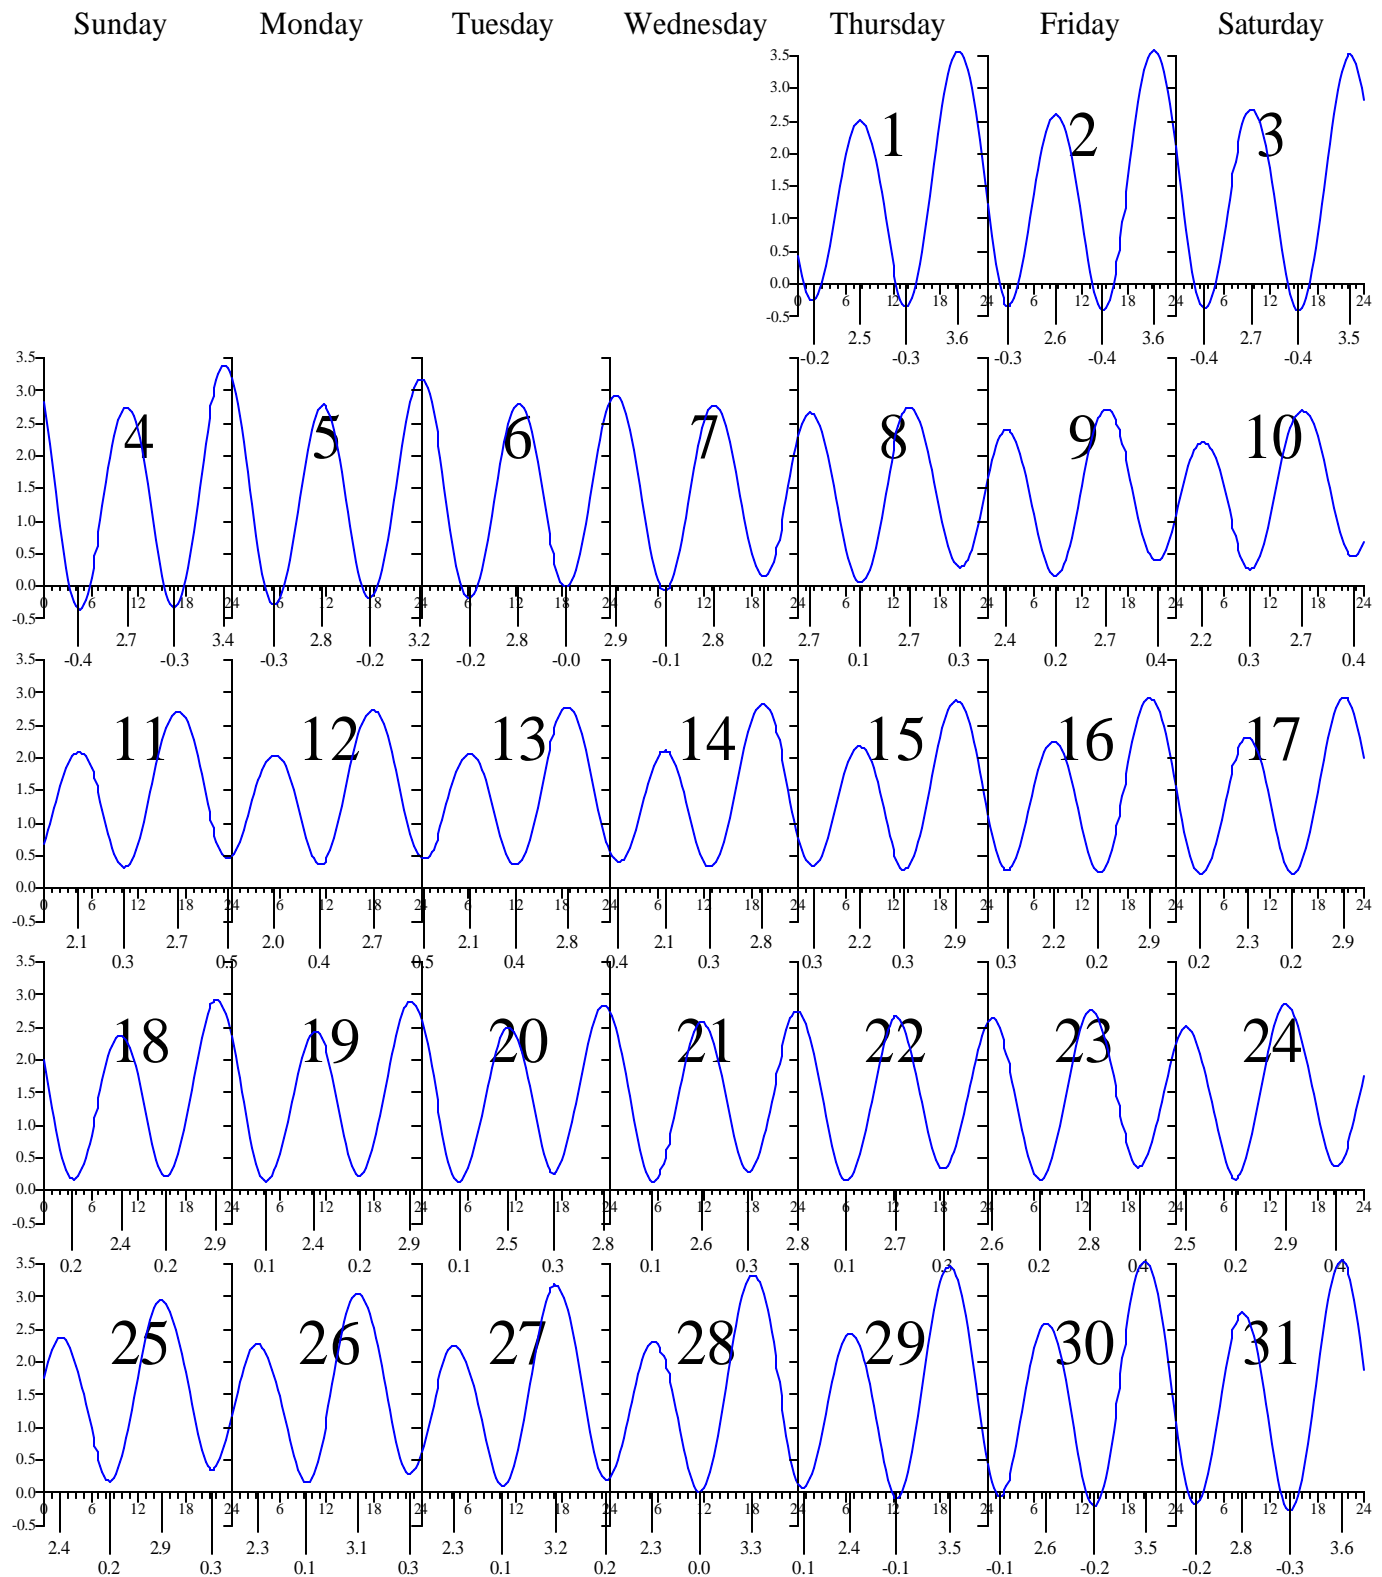

# CHESAPEAKE BAY BRIDGE-TUNNEL, VA — Jul 2004 EASTERN DAYLIGHT TIME.

Heights are in FEET above MEAN LOWER LOW WATER.  
 0 and 24 are midnight, 12 is noon.