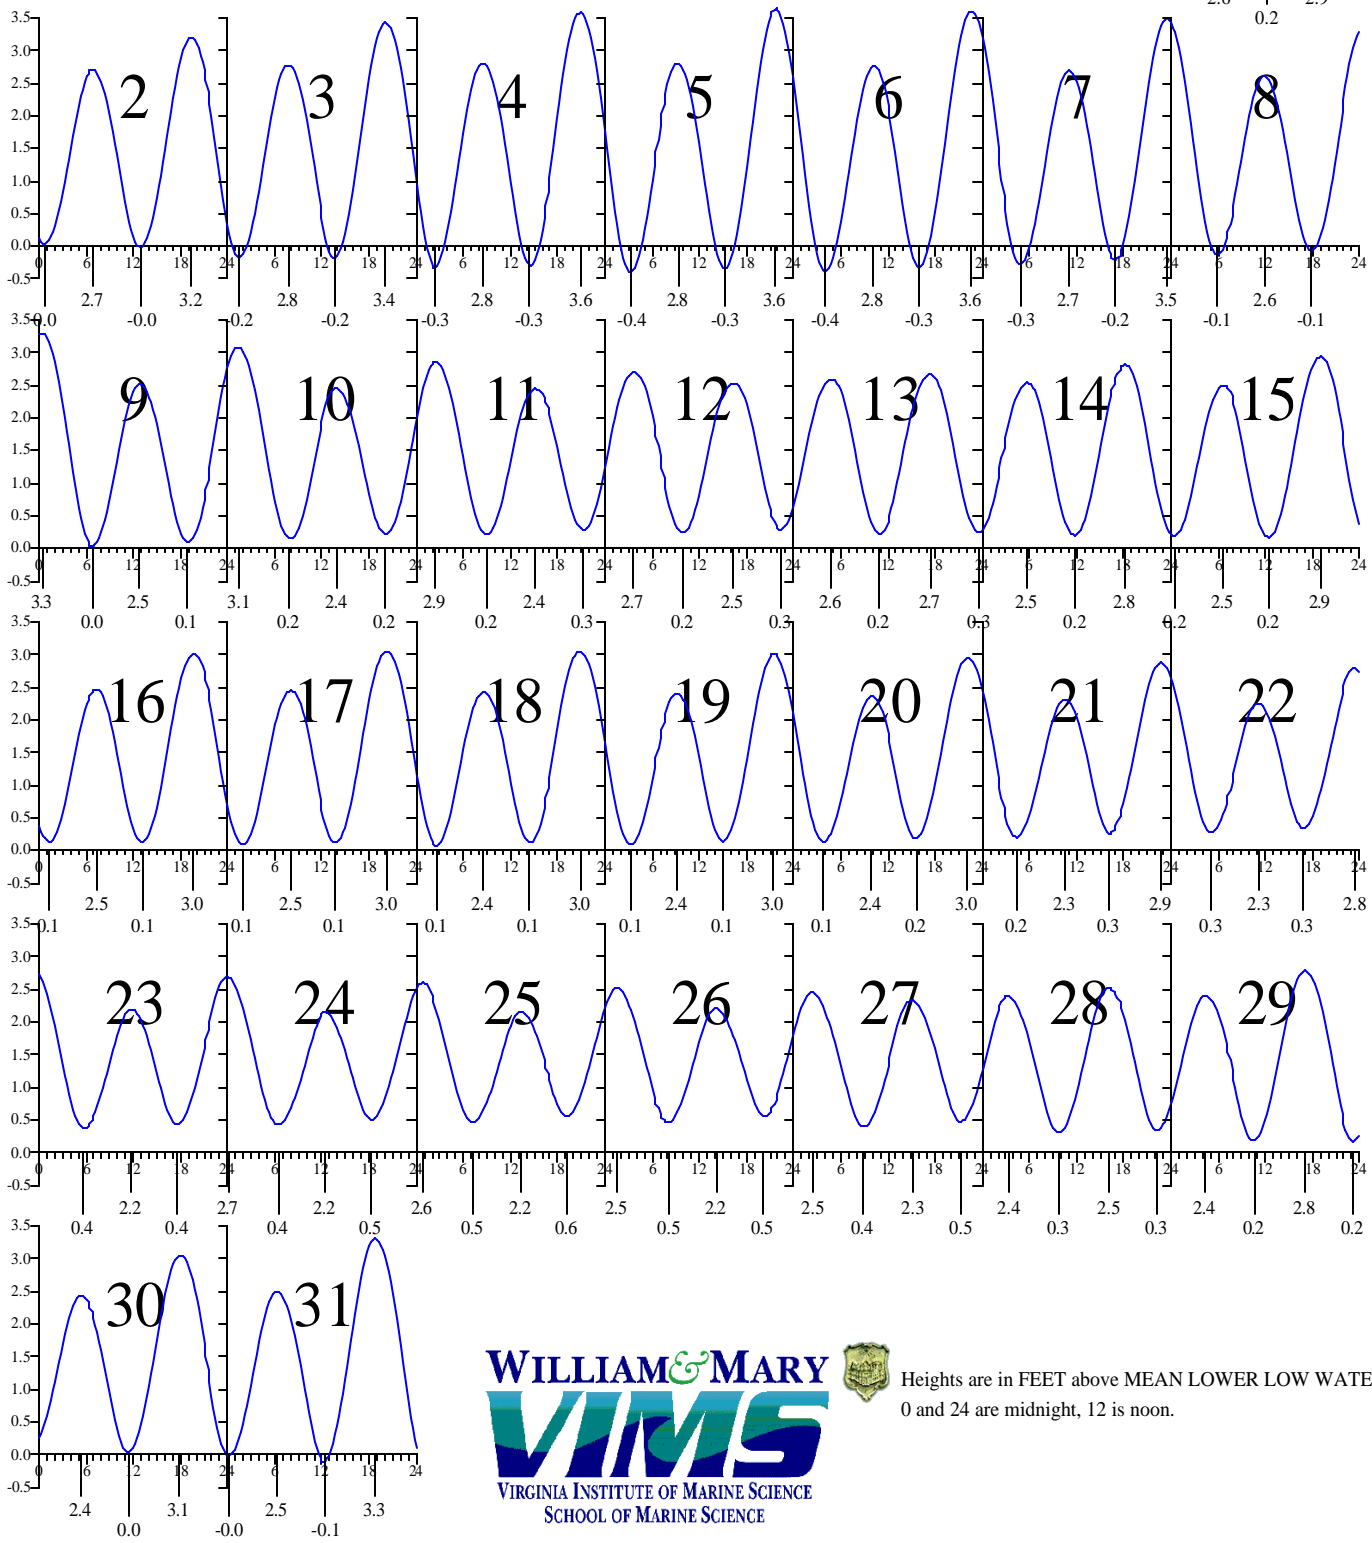

CHESAPEAKE BAY BRIDGE-TUNNEL, VA — May 2004 EASTERN DAYLIGHT TIME.

Sunday Monday Tuesday Wednesday Thursday Friday Saturday

Heights are in FEET above MEAN LOWER LOW WATER.
0 and 24 are midnight, 12 is noon.