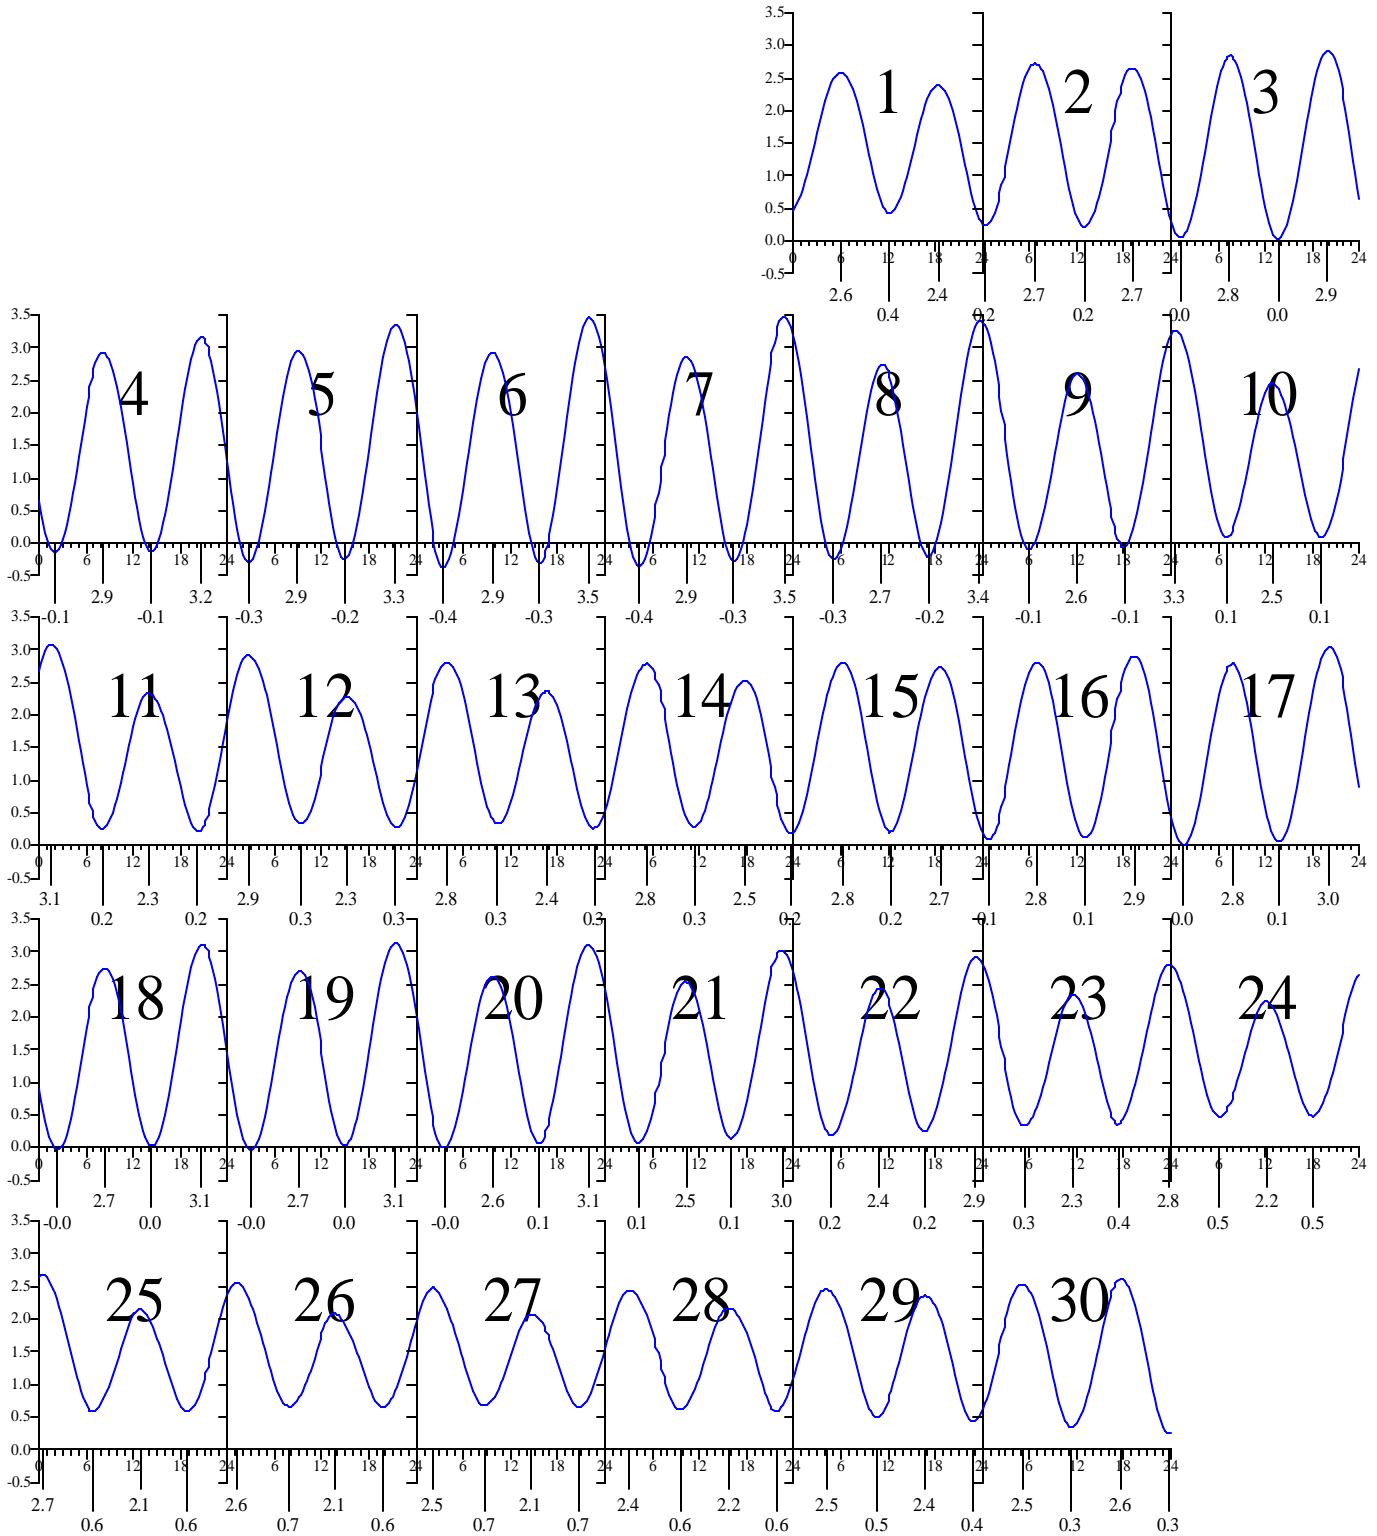

CHESAPEAKE BAY BRIDGE-TUNNEL, VA — Apr 2004 EASTERN DAYLIGHT TIME.

Sunday Monday Tuesday Wednesday Thursday Friday Saturday

Heights are in FEET above MEAN LOWER LOW WATER.
0 and 24 are midnight, 12 is noon.