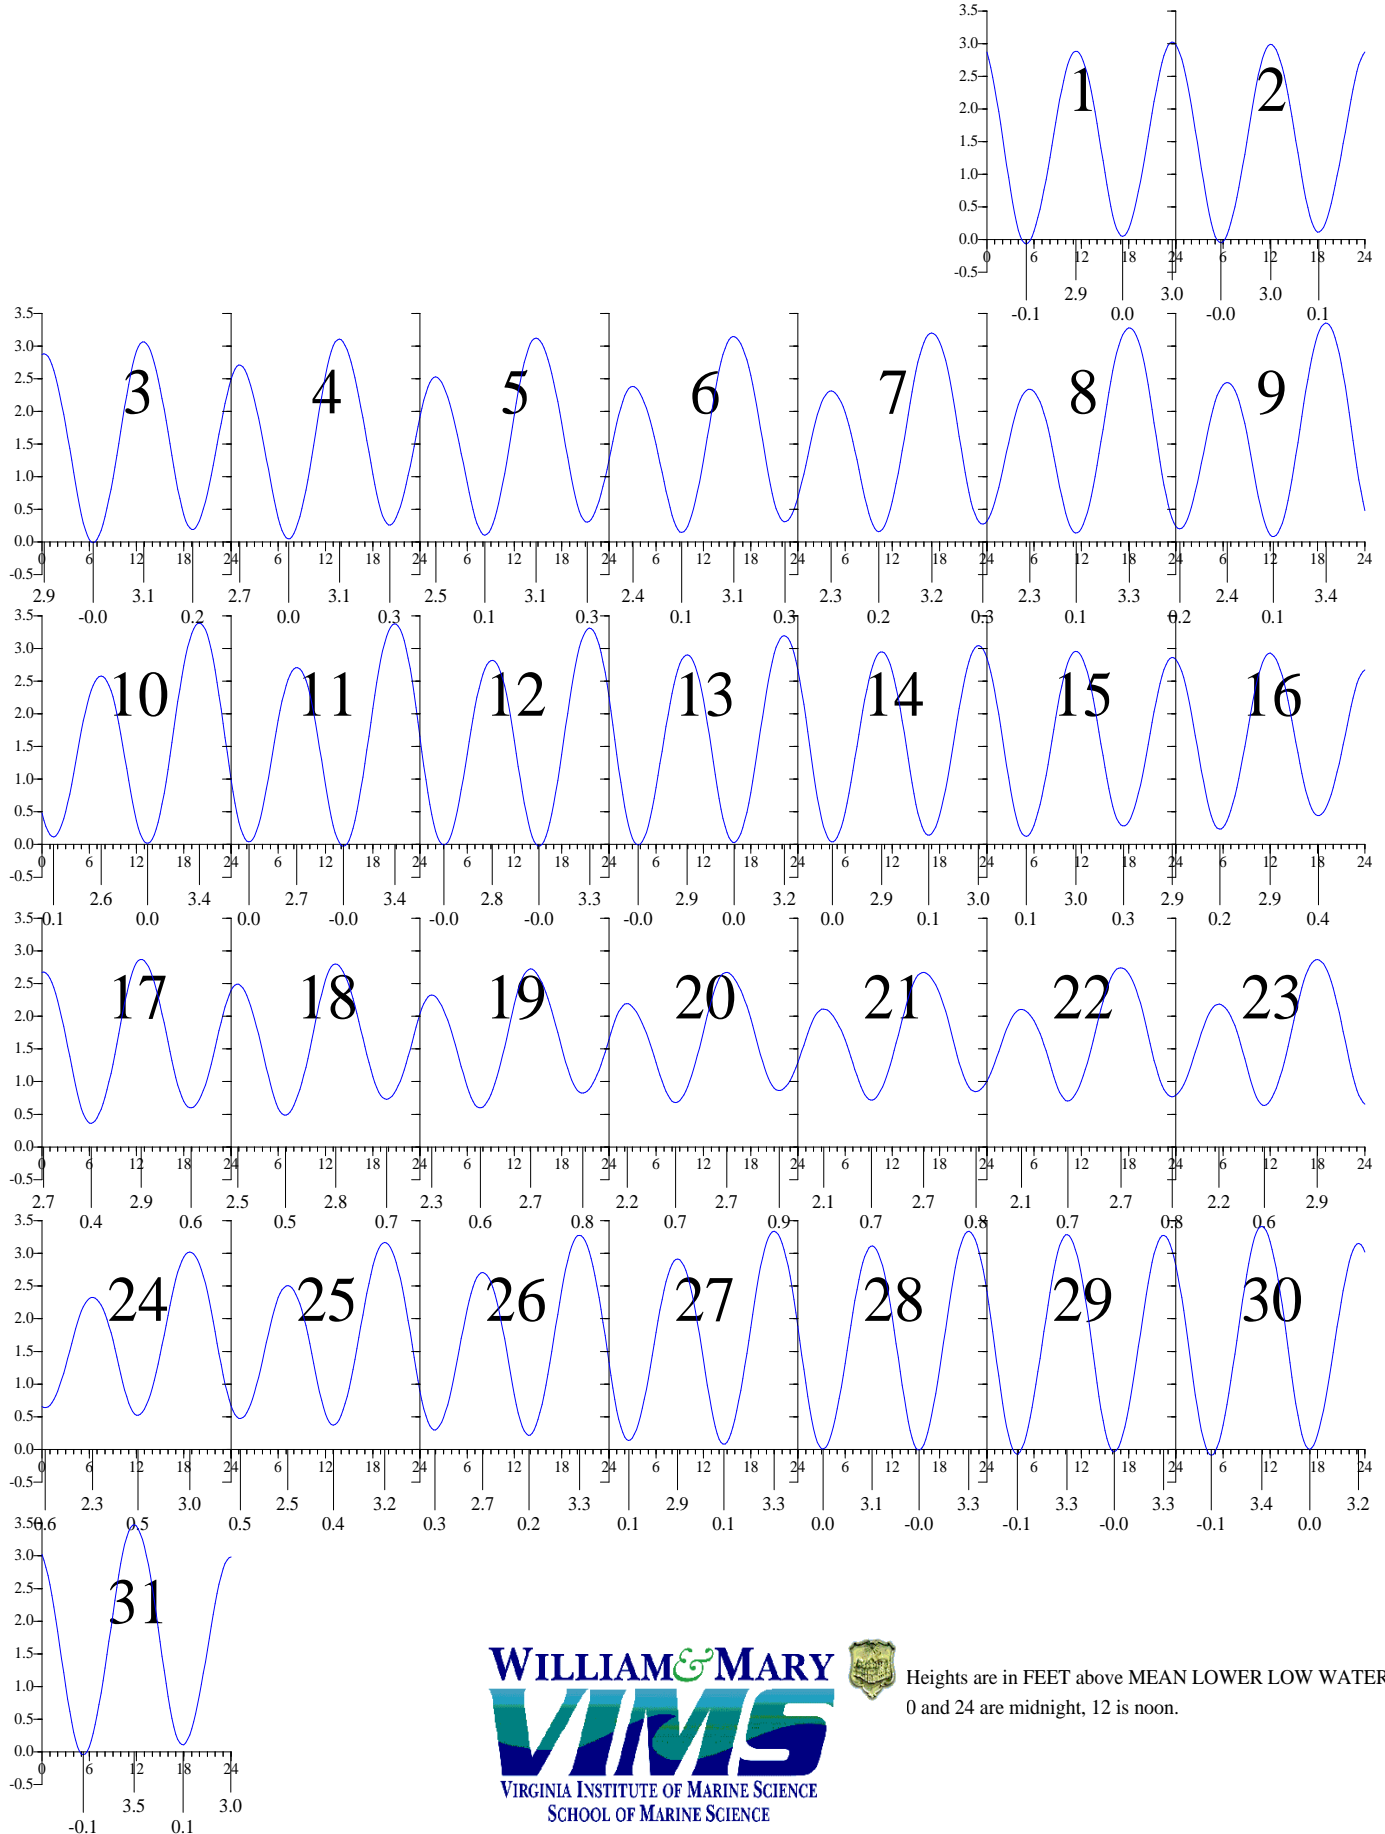

# CHESAPEAKE BAY BRIDGE-TUNNEL, VA — Aug 2003 EASTERN DAYLIGHT TIME.

Sunday      Monday      Tuesday      Wednesday      Thursday      Friday      Saturday

Heights are in FEET above MEAN LOWER LOW WATER.  
0 and 24 are midnight, 12 is noon.