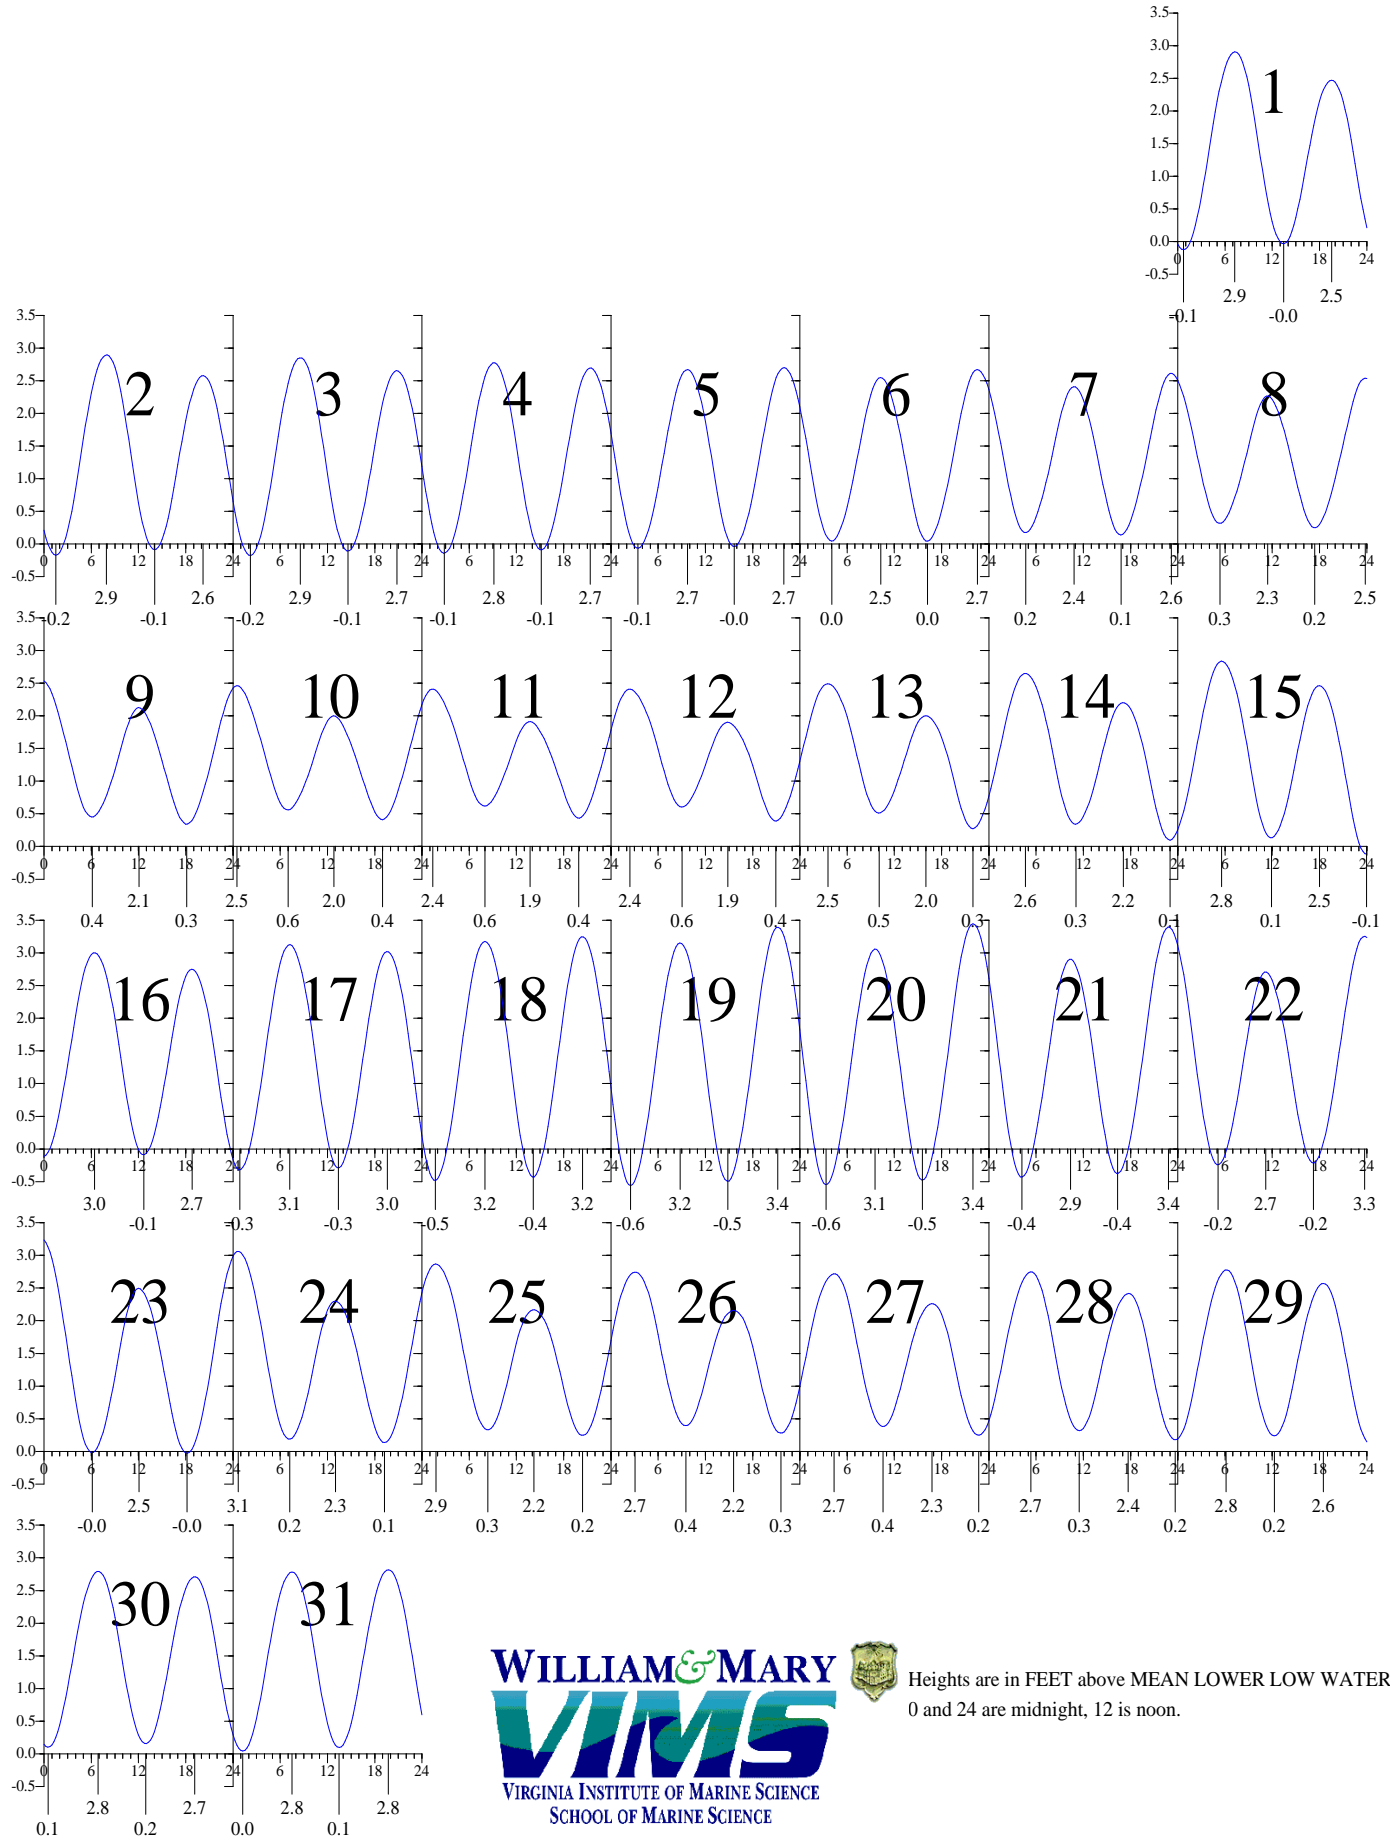

# CHESAPEAKE BAY BRIDGE-TUNNEL, VA — Mar 2003 EASTERN STANDARD TIME.

Sunday

Monday

Tuesday

Wednesday

Thursday

Friday

Saturday

Heights are in FEET above MEAN LOWER LOW WATER.  
 0 and 24 are midnight, 12 is noon.