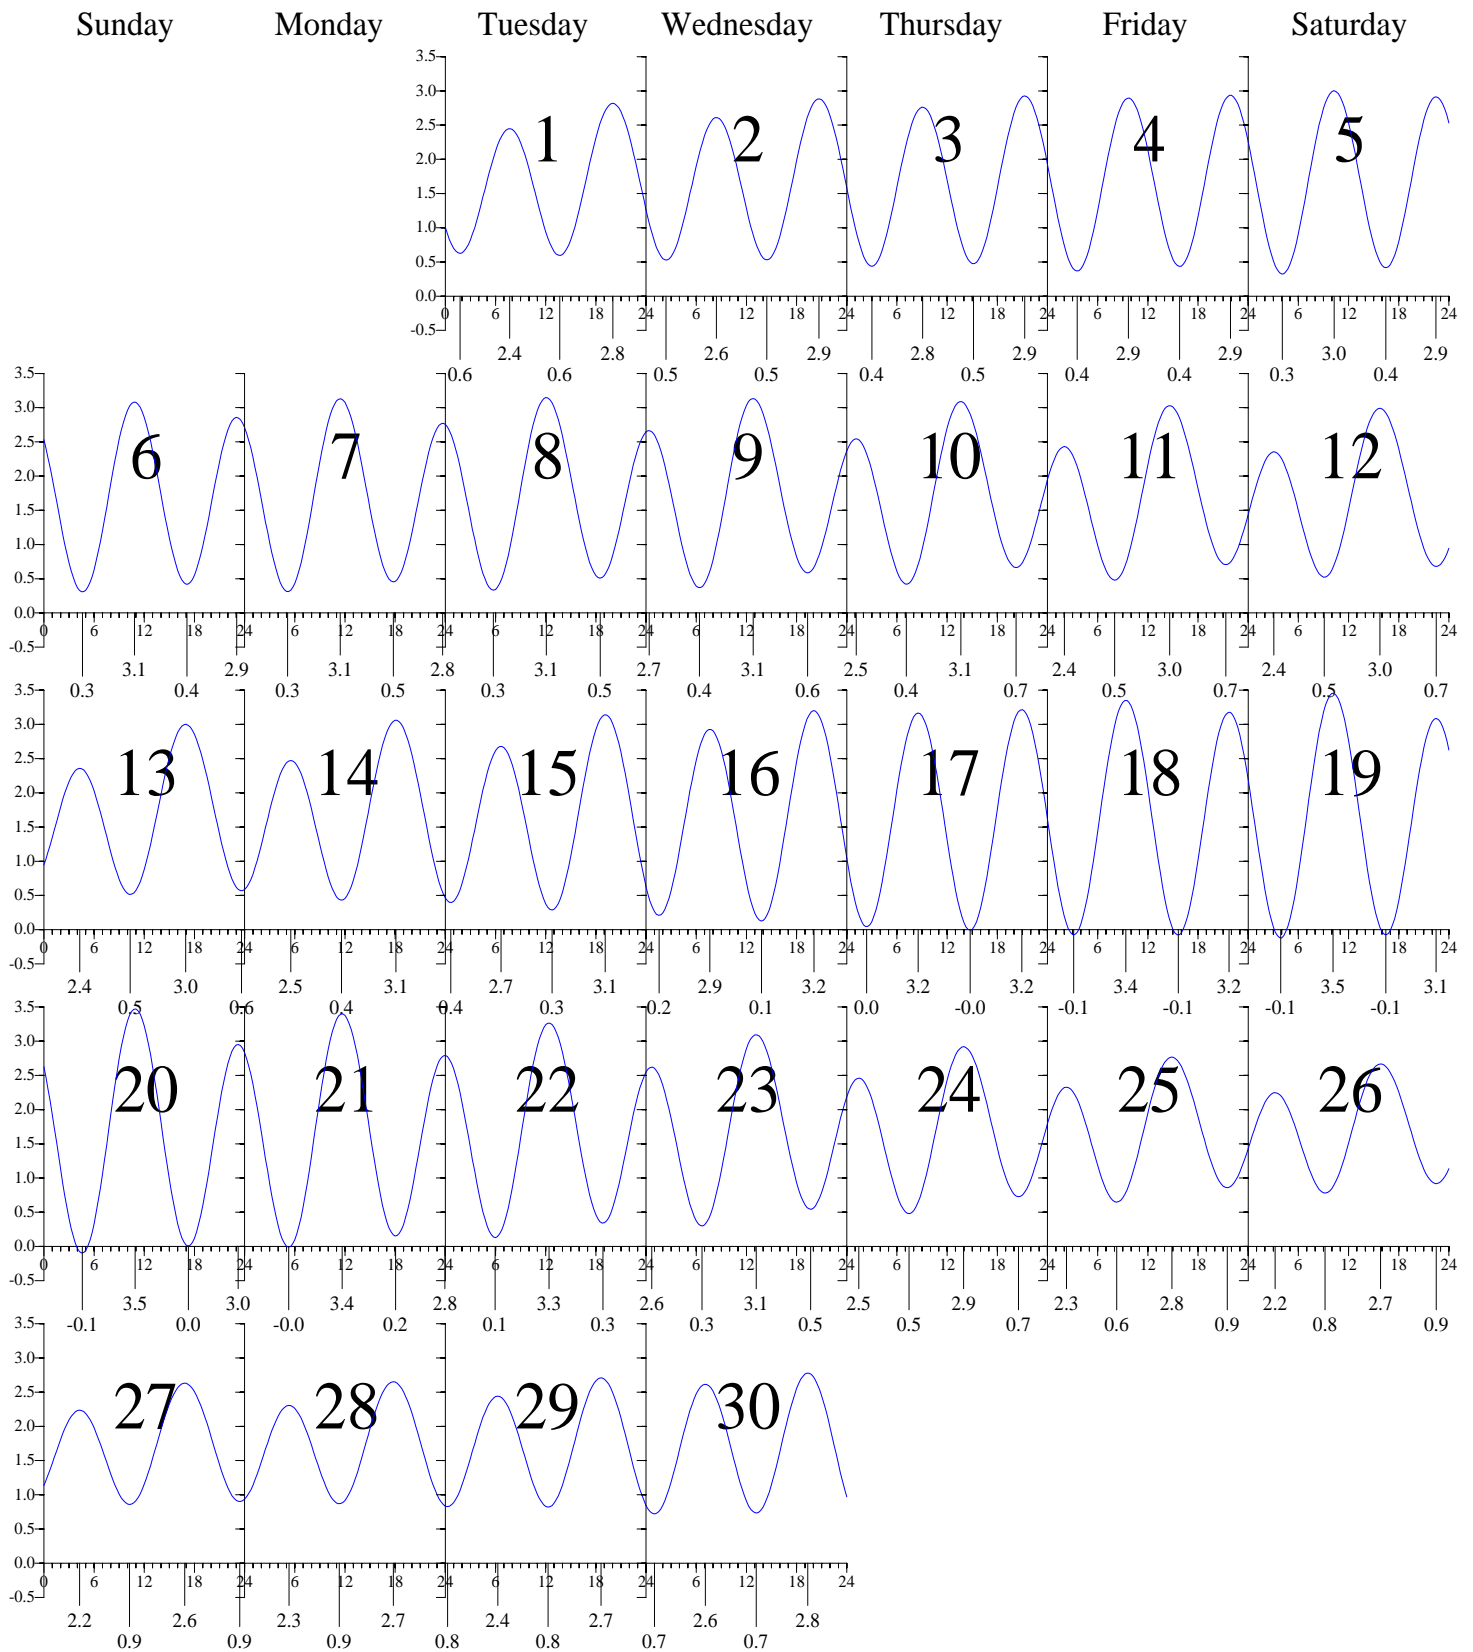

Heights are in FEET above MEAN LOWER LOW WATER.
0 and 24 are midnight, 12 is noon.

HAMPTON ROADS, VA — Aug 2009 EASTERN DAYLIGHT TIME.

Sunday

Monday

Tuesday

Wednesday

Thursday

Friday

Saturday

Heights are in FEET above MEAN LOWER LOW WATER.
0 and 24 are midnight, 12 is noon.

Heights are in FEET above MEAN LOWER LOW WATER.
0 and 24 are midnight, 12 is noon.

HAMPTON ROADS, VA — Oct 2009 EASTERN DAYLIGHT TIME.

Sunday

Monday

Tuesday

Wednesday

Thursday

Friday

Saturday

Heights are in FEET above MEAN LOWER LOW WATER.
0 and 24 are midnight, 12 is noon.