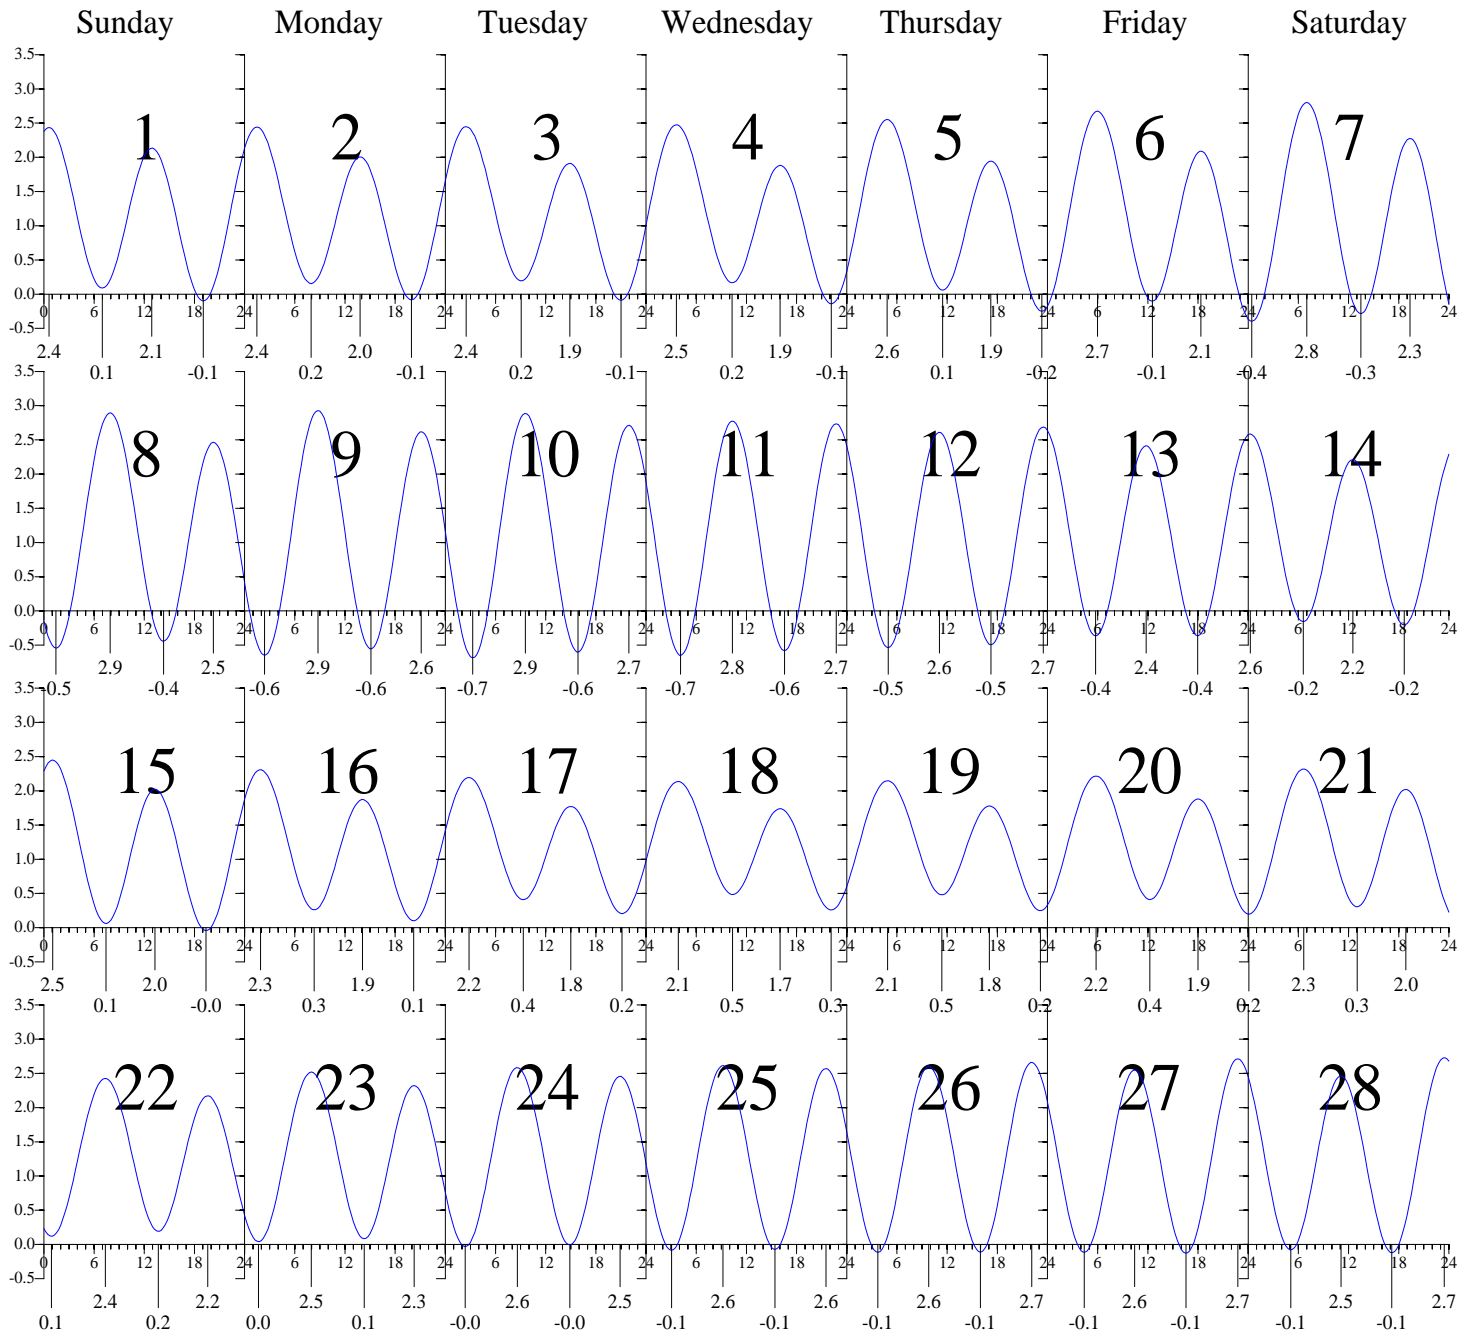

Heights are in FEET above MEAN LOWER LOW WATER.
0 and 24 are midnight, 12 is noon.

HAMPTON ROADS, VA — Feb 2009 EASTERN STANDARD TIME.

Heights are in FEET above MEAN LOWER LOW WATER.
 0 and 24 are midnight, 12 is noon.

Wednesday

Thursday

Friday

Saturday

Heights are in FEET above MEAN LOWER LOW WATER.
0 and 24 are midnight, 12 is noon.

HAMPTON ROADS, VA — May 2009 EASTERN DAYLIGHT TIME.

Sunday

Monday

Heights are in FEET above MEAN LOWER LOW WATER.
0 and 24 are midnight, 12 is noon.

HAMPTON ROADS, VA — Aug 2009 EASTERN DAYLIGHT TIME.

Sunday

Monday

Tuesday

Wednesday

Thursday

Friday

Sunday

Monday

Tuesday

Wednesday

Thursday

Friday

Saturday

Heights are in FEET above MEAN LOWER LOW WATER.
0 and 24 are midnight, 12 is noon.